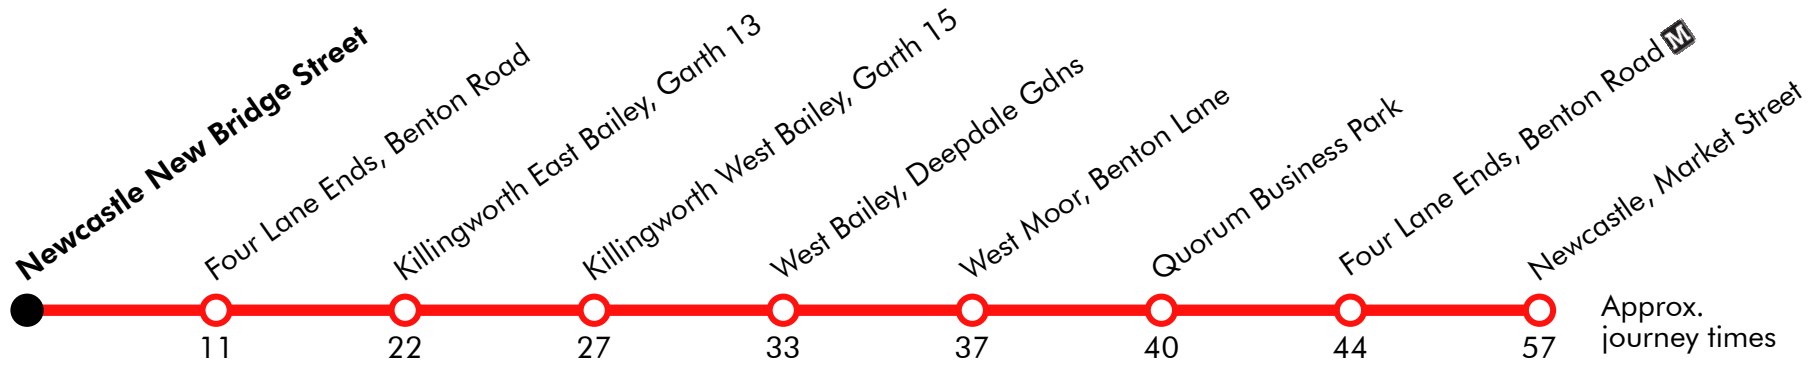

X63

Newcastle - Killingworth - Newcastle

Effective from: 24/03/2019

Stagecoach

Monday to Friday

Newcastle New Bridge Street	....	....	....	0704	....	0724	0742	0807	0827	0847	0907	0927	0946	1004	1019	1034
Four Lane Ends, Benton Road	....	....	....	0715	....	0735	0753	0818	0838	0858	0918	0938	0957	1015	1030	1045
Killingworth East Bailey, Garth 13	0625	0649	0711	0731	0741	0751	0809	0834	0854	0909	0929	0949	1008	1026	1041	1056
Killingworth West Bailey, Garth 15	0630	0654	0716	0736	0746	0756	0814	0839	0859	0914	0934	0954	1013	1031	1046	1101
West Bailey, Deepdale Gdns	0635	0659	0721	0741	0751	0801	0819	0844	0904	0919	0939	0959	1018	1036	1051	1106
West Moor, Benton Lane	0639	0703	0725	0745	0755	0805	0823	0848	0908	0923	0943	1003	1022	1040	1055	1110
Quorum Business Park	0642	0706	0728	0748	0758	0808	0826	0851	0911	0926	0946	1006	1025	1043	1058	1113
Four Lane Ends, Benton Road	0646	0710	0735	0755	0805	0815	0833	0858	0915	0930	0950	1010	1029	1047	1102	1117
Newcastle, Market Street	0700	0727	0757	0817	0827	0837	0855	0915	0927	0942	1002	1022	1041	1059	1114	1129

Monday to Friday (continued)

Newcastle New Bridge Street	1049	Then at these mins. past the hour	04 19 34 49	until	1404	1419	1434	1449	1504	1519	1535	1555	1615	1635	1655
Four Lane Ends, Benton Road	1100		15 30 45 00		1415	1430	1445	1500	1515	1532	1553	1613	1633	1653	1713
Killingworth East Bailey, Garth 13	1111		26 41 56 11		1426	1441	1456	1511	1526	1543	1604	1624	1644	1704	1724
Killingworth West Bailey, Garth 15	1116		31 46 01 16		1431	1446	1501	1516	1531	1548	1609	1629	1649	1709	1729
West Bailey, Deepdale Gdns	1121		36 51 06 21		1436	1451	1506	1521	1538	1558	1619	1639	1659	1719	1739
West Moor, Benton Lane	1125		40 55 10 25		1440	1455	1510	1525	1542	1602	1623	1643	1703	1723	1743
Quorum Business Park	1128		43 58 13 28		1443	1458	1513	1528	1545	1605	1626	1646	1706	1726	1746
Four Lane Ends, Benton Road	1132		47 02 17 32		1447	1502	1517	1532	1549	1609	1630	1650	1710	1730	1750
Newcastle, Market Street	1144		59 14 29 44		1459	1514	1529	1544	1604	1626	1647	1707	1727	1747	1807