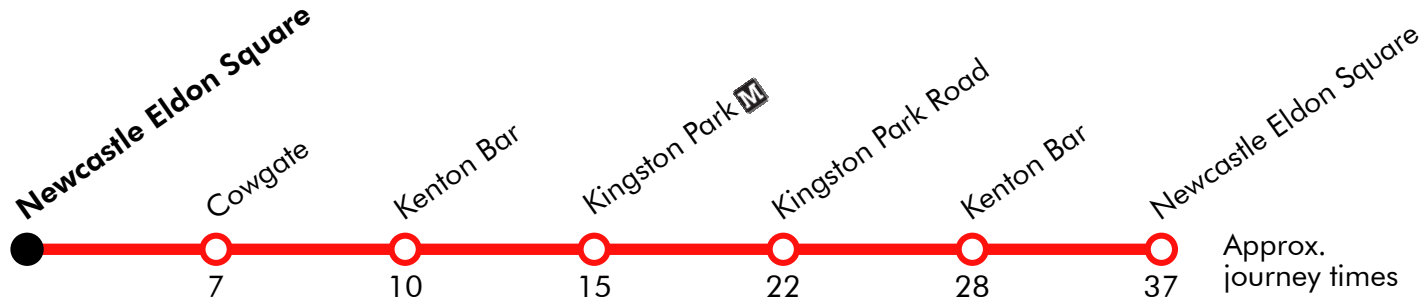

# Newcastle - Kingston Park - Newcastle

Effective: 26/12/2018

Stagecoach

## Boxing Day

Newcastle Eldon Square	....	....	0945	1005	1025	1045	Then at these mins. past the hour	05	25	45	until	1705	1725	1745	1805
Cowgate	....	....	0952	1012	1032	1052		12	32	52		1712	1732	1752	1812
Kenton Bar	....	....	0955	1015	1035	1055		15	35	55		1715	1735	1755	1815
Kingston Park	0922	0942	1000	1020	1040	1100		20	40	00		1720	1740	1800	1820
Kingston Park Road	0927	0947	1007	1027	1047	1107		27	47	07		1727	1747	1805	1825
Kenton Bar	0933	0953	1013	1033	1053	1113		33	53	13		1733	1753	....	....
Newcastle Eldon Square	0942	1002	1022	1042	1102	1122	42	02	22	1742	1802	....	....		

Via: Percy Street, Barras Bridge, Ponteland Road, Tudor Way, Brunton Lane, Windsor Way, Kingston Park Road, Brunton Road, Windsor Way, Brunton Lane, Tudor Way, Ponteland Road, Claremont Road, Barras Bridge, Percy Street