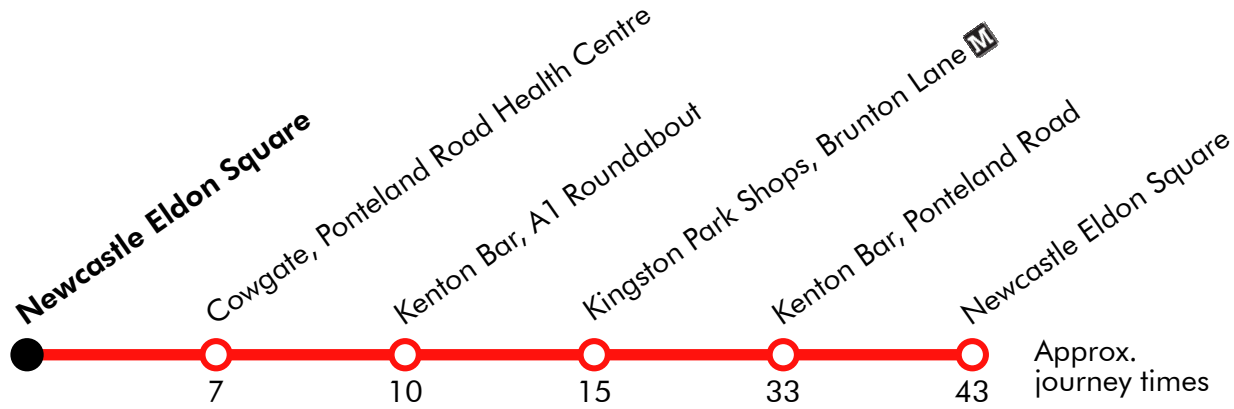

X47

Newcastle - Kingston Park - Newcastle

Effective from: 24/03/2019

Stagecoach

Monday to Friday

Newcastle Eldon Square	....	....	0633	0653	....	0725	....	0755	0810	0825	0840	0855	0908	0925	0940
Cowgate, Ponteland Road Health Centre	0557	0617	0640	0700	....	0732	....	0802	0817	0832	0847	0902	0915	0932	0947
Kenton Bar, A1 Roundabout	0601	0621	0644	0704	....	0736	....	0806	0821	0836	0851	0906	0919	0936	0951
Kingston Park Shops, Brunton Lane	0606	0626	0649	0709	0729	0741	0759	0811	0826	0841	0856	0911	0924	0941	0956
Kenton Bar, Ponteland Road	0621	0641	0705	0725	0745	0800	0815	0830	0845	0900	0915	0930	0945	1000	1015
Newcastle Eldon Square	0631	0651	0718	0738	0805	0820	0835	0850	0905	0920	0935	0945	0956	1011	1026

Monday to Friday (continued)

Notes:

Newcastle Eldon Square	0955	Then at these mins. past the hour	08 25	40 55	until	1608	1625	1640	1700	1715	1730	1745	1805	1825	1845	1905
Cowgate, Ponteland Road Health Centre	1002		15 32	47 02		1615	1632	1647	1707	1722	1737	1752	1812	1832	1852	1912
Kenton Bar, A1 Roundabout	1006		19 36	51 06		1619	1636	1651	1711	1726	1741	1756	1816	1836	1856	1915
Kingston Park Shops, Brunton Lane	1011		24 41	56 11		1624	1641	1656	1716	1731	1746	1801	1821	1841	1901	1920
Kenton Bar, Ponteland Road	1030		45 00	15 30		1645	1700	1715	1735	1750	1805	1820	1840	1900	....	1933
Newcastle Eldon Square	1041	56 11	26 41	1656	1711	1726	1746	1801	1816	1831	1851	1911	....	1942		

* Terminates at Kingston Park, Brunton Lane 6 minutes after Kingston Park Shops