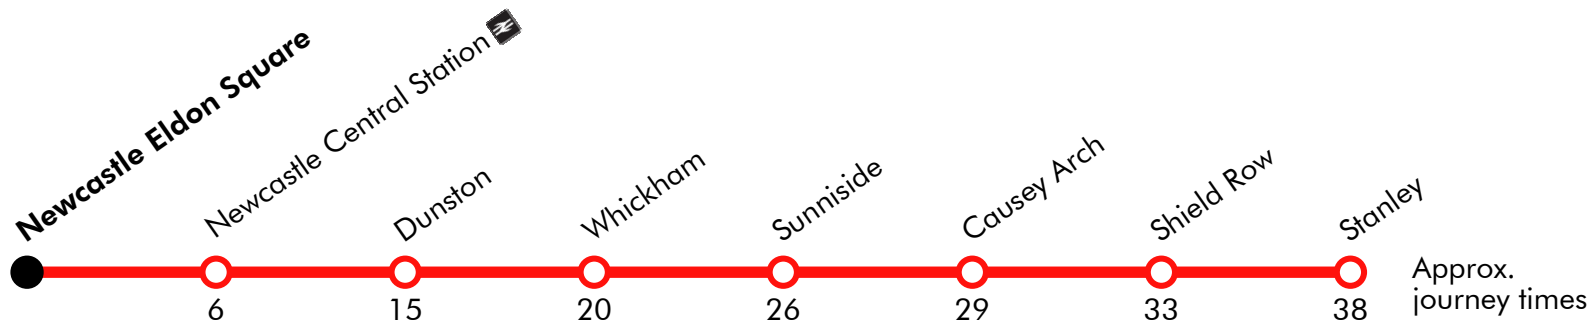

### Boxing Day

Stanley Bus Station	0900		00		1500	1600	1700
Shield Row	0903	Then at these mins. past the hour	03		1503	1603	1703
Causey Arch	0907		07		1507	1607	1707
Sunniside	0911		11	until	1511	1611	1711
Whickham	0918		18		1518	1618	1718
Dunston Monument	0924		24		1524	1624	1724
Newcastle Central Station	0934	34		1534	1634	1734	
Newcastle Eldon Square	0939	39		1539	1639	1739	

Via: Mary Street, Station Road, A6076, Causey Road, A6076, Burdon Plain, Gateshead Road, Sunniside Road, Whaggs Lane, Rectory Lane, Front Street, Whickham Highway, Dunston Bank, Ellison Road, Derwentwater Road, Clayton Street West, Newgate Street, Percy Street

## Newcastle-Whickham-Stanley

Effective: 26/12/2018

Go North East: ToonLink

Via: Percy Street, Newgate Street, Neville Street, Askew Road, Derwentwater Road, Ellison Road, Dunston Bank Foot, Dunston Bank, Whickham Highway, Front Street, Rectory Lane, Whaggs Lane, Sunnyside Road, Gateshead Road, Burdon Plain, Causey Road, A6076, Station Road, Church Bank, Mary Street