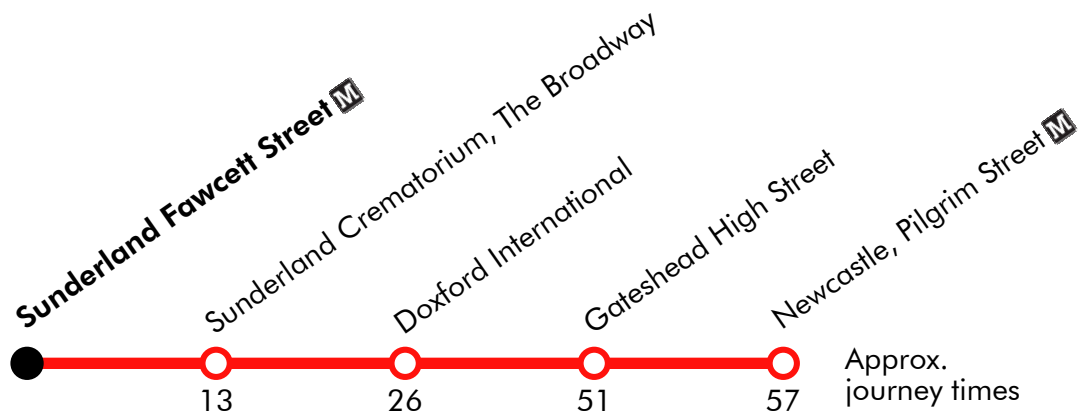

Via: Pilgrim Street, High Street, Chester Road, Grindon Mill, The Broadway, Chester Road, Vine Place, Fawcett Street

This information is provided by Nexus on behalf of Local Authorities, and is updated as and when changes occur. Nexus can accept no liability for any errors or omissions herein

## Monday to Friday

Sunderland Fawcett Street	1612	1642	1742
Sunderland Crematorium, The Broadway	1625	1655	1755
Doxford International	1638	1708	1808
Gateshead High Street	1703	1733	1833
Newcastle, Pilgrim Street	1709	1739	1839

Via: Pilgrim Street, High Street, Monarch Avenue, The Broadway, Chester Road, Vine Place, Fawcett Street