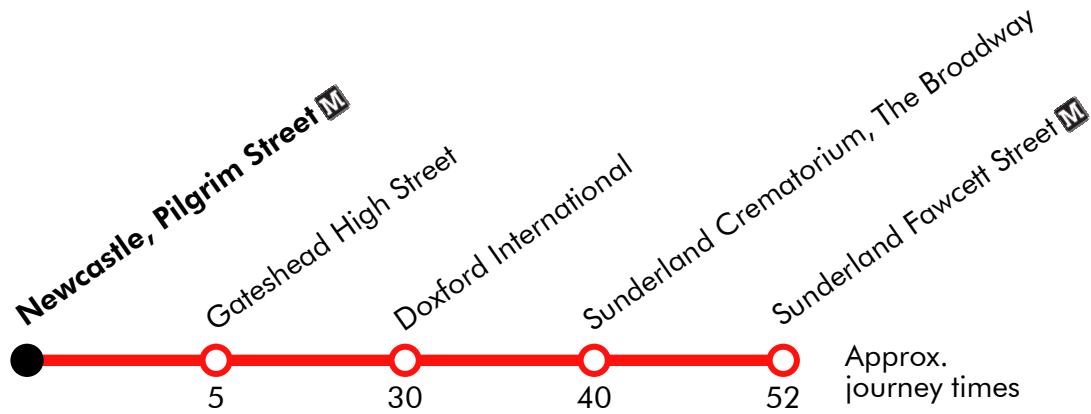

X24A

Newcastle - Doxford International - Sunderland

Stagecoach

Effective from: 24/03/2019

Monday to Friday

Newcastle, Pilgrim Street	0725	0805
Gateshead High Street	0730	0810
Doxford International	0755	0835
Sunderland Crematorium, The Broadway	0805	0845
Sunderland Fawcett Street	0817	0857

Via: Pilgrim Street, High Street, Monarch Avenue, The Broadway, Chester Road, Vine Place, Fawcett Street