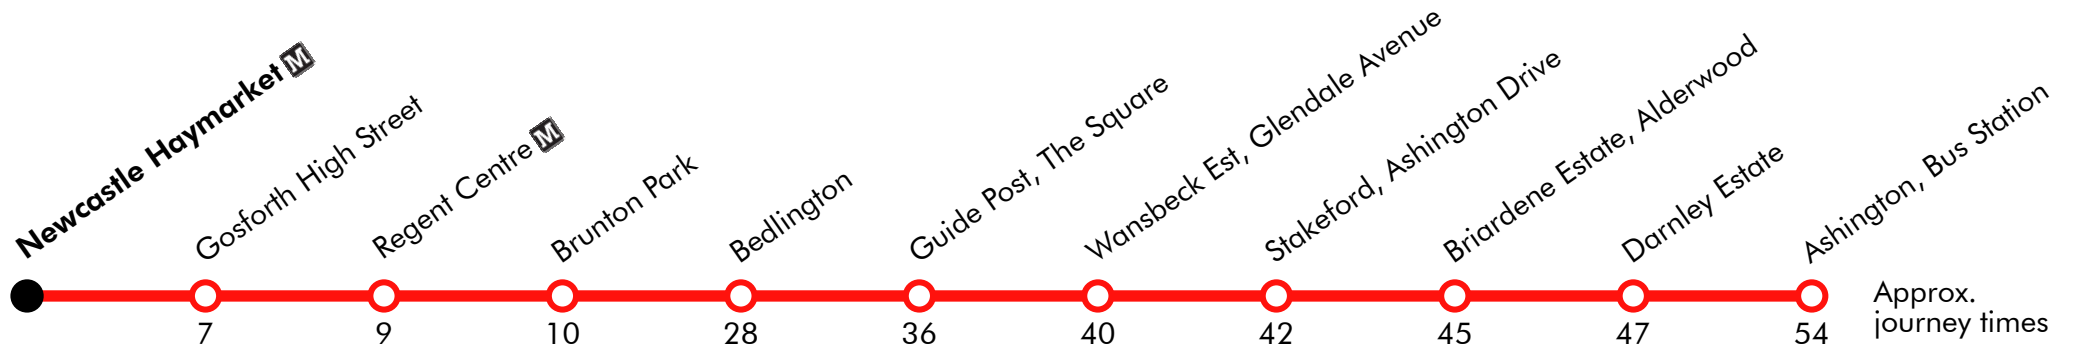

X22

Newcastle - Seaton Burn - Bedlington - Ashington

Effective: 26/12/2018

Arriva

Boxing Day

Newcastle Haymarket	0845		45		1545	1645	1745
Gosforth High Street	0852		52		1552	1652	1752
Regent Centre	0854	Then	54		1554	1654	1754
Brunton Park	0855	at	55		1555	1655	1755
Bedlington	0913	these	13		1613	1713	1813
Guide Post, The Square	0921	mins.	21	until	1621	1721	1821
Wansbeck Est, Glendale Avenue	0925	past	25		1625	1725	1825
Stakeford, Ashington Drive	0927	the	27		1627	1727	1827
Briardene Estate, Alderwood	0930	hour	30		1630	1730	1830
Darnley Estate	0932		32		1632	1732	1832
Ashington, Bus Station	0938		38		1638	1738	1838

Via: Percy Street, Gosforth High Street, Great North Road, Fisher Lane, A1068, Hartford Bank, A1068, Hartford Road, Front Street West, Front Street W, Choppington Road, A1068, North Pde, The Square, Ashington Drive, Remscheid Way, Briardene, Park Road, Station Road, Booths Road, Rotary Way, Lintonville Terrace