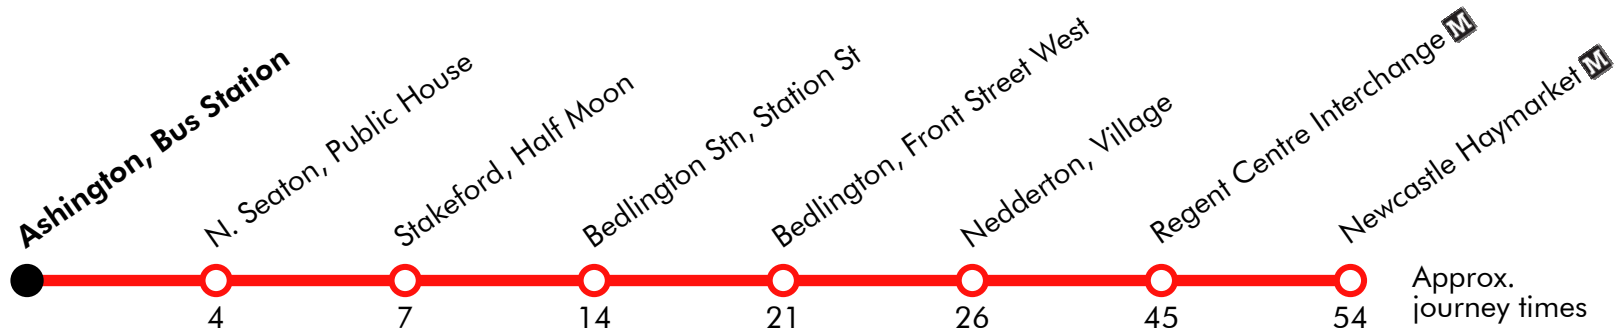

X21

Ashington - Nedderton - Newcastle

Effective: 26/12/2018

Arriva

Boxing Day

Ashington, Bus Station	0916		16		1616	1716	1816
N. Seaton, Public House	0920	Then at these mins. past the hour	20	until	1620	1720	1820
Stakeford, Half Moon	0923		23		1623	1723	1823
Bedlington Stn, Station St	0930		30		1630	1730	1830
Bedlington, Front Street West	0937		37		1637	1737	1837
Nedderton, Village	0942		42		1642	1742	1842
Regent Centre Interchange	1001		01		1701	1801	1901
Newcastle Haymarket	1010		10		1710	1810	1910

Via: Lintonville Terrace, North Seaton Road, Milburn Road, Newbiggin Road, Blackclose Bank, Half Moon Street, Gordon Terrace, A1147, Red Row, Stakeford Road, Station Street, Station Road, Rothesay Terrace, B1331, Vulcan Pl, Front Street W, B1331, Netherton Lane, B1331, A192, A1068, Fisher Lane, A1068, Fisher Lane, A1068, Fisher Lane, Great North Road, Gosforth High Street, Barras Bridge, Percy Street