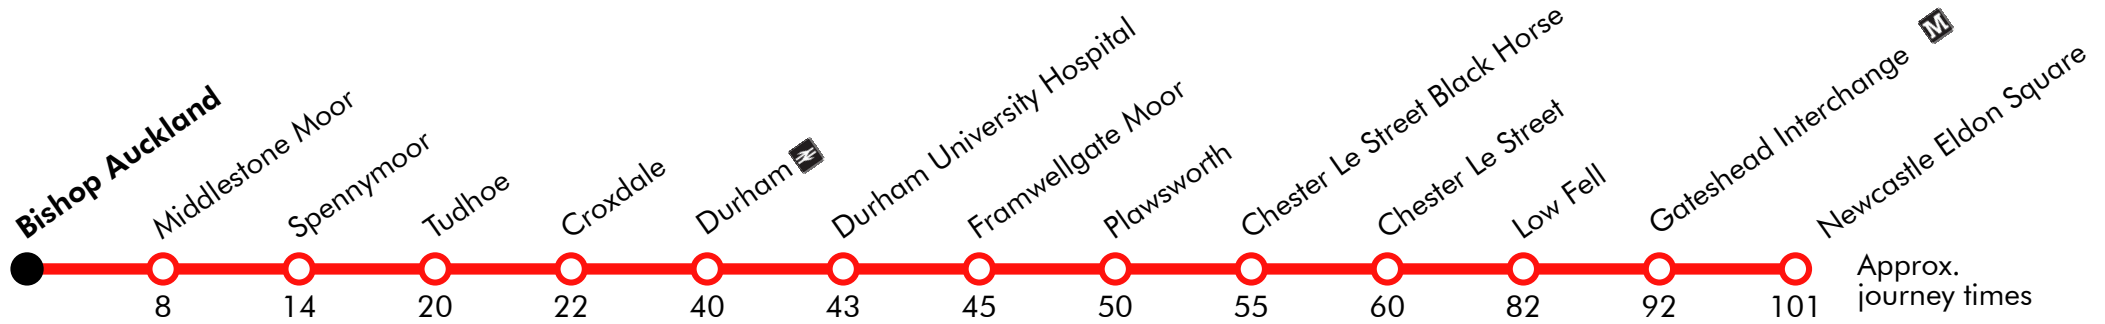

X21

Bishop Auckland-Durham-Chester-Le-Street-Newcastle

Effective: 26/12/2018

Go North East: Castles Express

Boxing Day

Bishop Auckland	0841		41		1541	1639	1739	1839
Middlestone Moor	0849		49		1549	1647	1747	1847
Spennymoor	0855		55		1555	1653	1753	1853
Tudhoe	0901		01		1601	1659	1759	1859
Croxdale	0903		03		1603	1701	1801	1901
Durham New Inn	0911		11		1611	1709	1809	1909
Durham	arr 0917	Then	17		1617	1715	1815	1915
Durham	dep 0922	at	22		1622	1718	1818	1918
Durham University Hospital	0925	these	25	until	1625	1721	1821	1921
Framwellgate Moor	0927	mins.	27		1627	1723	1823	1923
Plawsworth	0932	past	32		1632	1728	1828	1928
Chester Le Street Black Horse	0937	the	37		1637	1733	1833	1933
Chester Le Street	arr 0939	hour	39		1639	1735	1835	1935
Chester Le Street	dep 0942		42		1642	1738	1838	1938
Low Fell	1005		05		1705	1758	1858	1958
Gateshead	1015		15		1715	1806	1906	2006
Newcastle Eldon Square	1025		25		1725	1815	1915	2015

Via: Saddler Street, Market Pl, Durham Road, A688, Durham Road, South View, Central Drive, South View, Rock Road, Central Drive, Clyde Terrace, High Street, Cheapside, Durham Road, St Charles Road, B6288, Tudhoe Lane, B6288 North Road, B6288, A167, A177 South Road, Church Street, New Elvet, Walkergate, Leazes Road, North Road, B6532, Front Street, A167, Durham Road, Front Street, Durham Road, West Street, John Dobson Street, Percy Street