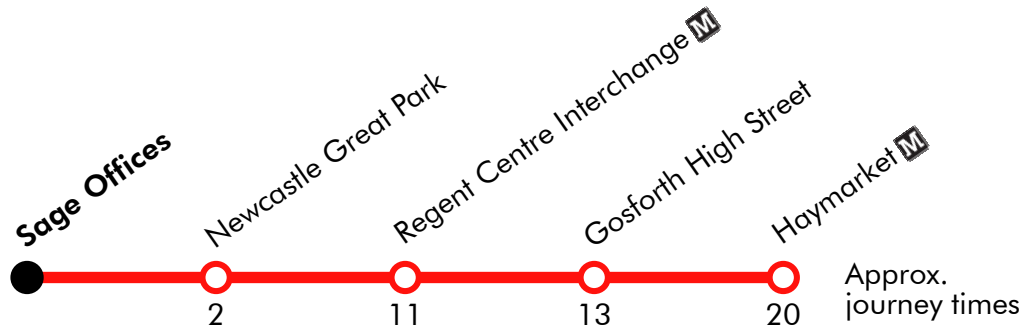

Q3

Newcastle Great Park - Regent Centre - Newcastle

Go North East: Quaylink

Effective: 26/12/2018

Boxing Day

Sage Offices	0907	Then at these mins. past the hour	07		1507	1607	1707
Newcastle Great Park	0909		09		1509	1609	1709
Regent Centre Interchange	0918		18	until	1518	1618	1718
Gosforth High Street	0920		20		1520	1620	1720
Haymarket	0927		27		1527	1627	1727

Via: Great Park Way, Wagonway Drive, Brunton Lane, Great North Road, Gosforth High Street, Great North Road, Barras Bridge, Percy Street

Q3

Newcastle - Regent Centre - Newcastle Great Park

Go North East: Quaylink

Via: Percy Street, Barras Bridge, Great North Road, Gosforth High Street, Great North Road, Brunton Lane, Great Parkway, Great Park Way