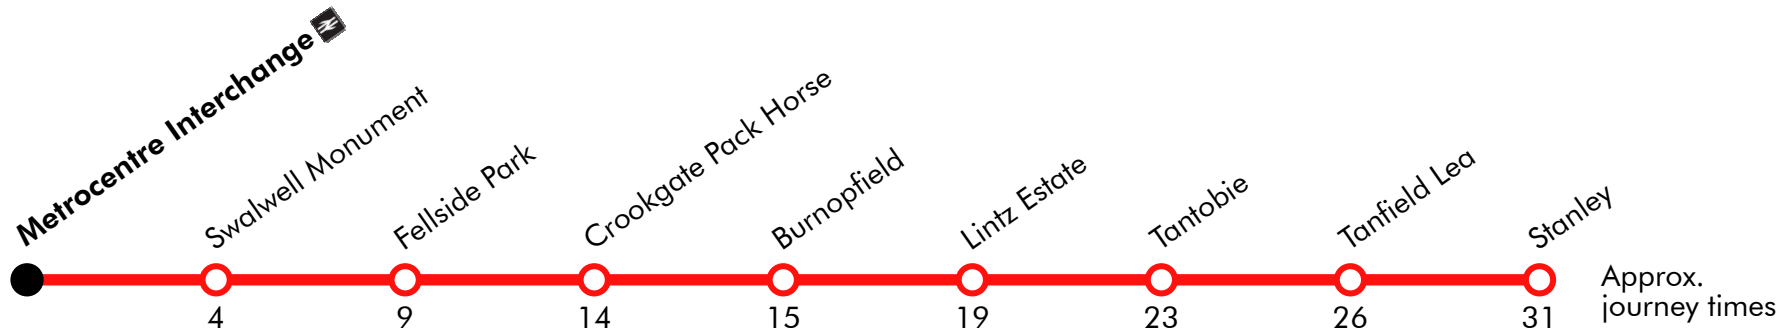

M6

Metrocentre - Stanley

Effective: 26/12/2018

Go North East

Boxing Day

Metrocentre Interchange	1021		21		1521	1621	1721
Swalwell Monument	1025	Then at these mins. past the hour	25	until	1525	1625	1725
Fellside Park	1030		30		1530	1630	1730
Crookgate Pack Horse	1035		35		1535	1635	1735
Burnopfield	1036		36		1536	1636	1736
Lintz Estate	1040		40		1540	1640	1740
Tantobie	1044		44		1544	1644	1744
Tanfield Lea	1047		47		1547	1647	1747
Stanley	1052		52		1552	1652	1752

Boxing Day

Stanley	0945		45		1445	1545	1645
Tanfield Lea	0949	Then at	49		1449	1549	1649
Tantobie	0952		52		1452	1552	1652
Leazes Church	0956	these mins. past	56	until	1456	1556	1656
Burnopfield	1000		00		1500	1600	1700
Crookgate Pack Horse	1002		02		1502	1602	1702
Fellside Park-Fellside Road	1007	the hour	07		1507	1607	1707
Swalwell Monument	1011		11		1511	1611	1711
Metrocentre Interchange	1017		17		1517	1617	1717

Via: Mary Street, Station Road, B6173 - Sunny Terrace, B6173 - Good Street, B6173, B6173 - Blanche Terrace, B6173, B6173 - Clough End, Syke Road, Thornhill Gardens, Front Street, B6310, Front Street, A692, Fellside Road, Whickham Bank, Swalwell Bank, Hexham Road, Saint Michaels Way, Scotswood View