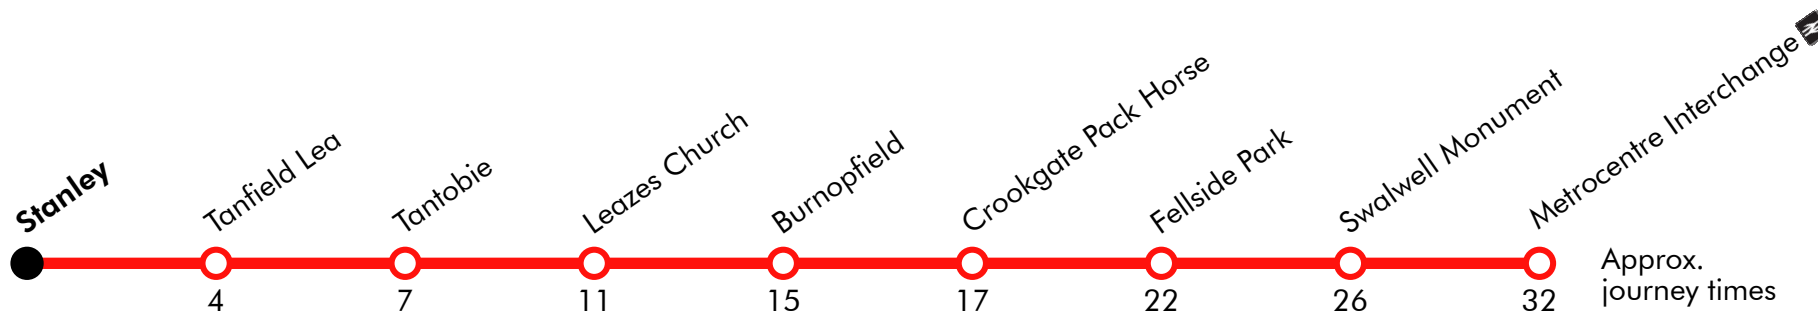

M6

Metrocentre - Stanley

Effective: 26/12/2018

Go North East

Boxing Day

Metrocentre Interchange	1021		21		1521	1621	1721
Swalwell Monument	1025	Then at these mins. past the hour	25	until	1525	1625	1725
Fellside Park	1030		30		1530	1630	1730
Crookgate Pack Horse	1035		35		1535	1635	1735
Burnopfield	1036		36		1536	1636	1736
Lintz Estate	1040		40		1540	1640	1740
Tantobie	1044		44		1544	1644	1744
Tanfield Lea	1047		47		1547	1647	1747
Stanley	1052		52		1552	1652	1752

Boxing Day

Stanley	0945		45		1445	1545	1645
Tanfield Lea	0949	Then at	49		1449	1549	1649
Tantobie	0952		52		1452	1552	1652
Leazes Church	0956	these mins. past	56	until	1456	1556	1656
Burnopfield	1000		00		1500	1600	1700
Crookgate Pack Horse	1002		02		1502	1602	1702
Fellside Park-Fellside Road	1007	the hour	07		1507	1607	1707
Swalwell Monument	1011		11		1511	1611	1711
Metrocentre Interchange	1017		17		1517	1617	1717

Via: Mary Street, Station Road, B6173 - Sunny Terrace, B6173 - Good Street, B6173, B6173 - Blanche Terrace, B6173, B6173 - Clough End, Syke Road, Thornhill Gardens, Front Street, B6310, Front Street, A692, Fellside Road, Whickham Bank, Swalwell Bank, Hexham Road, Saint Michaels Way, Scotswood View