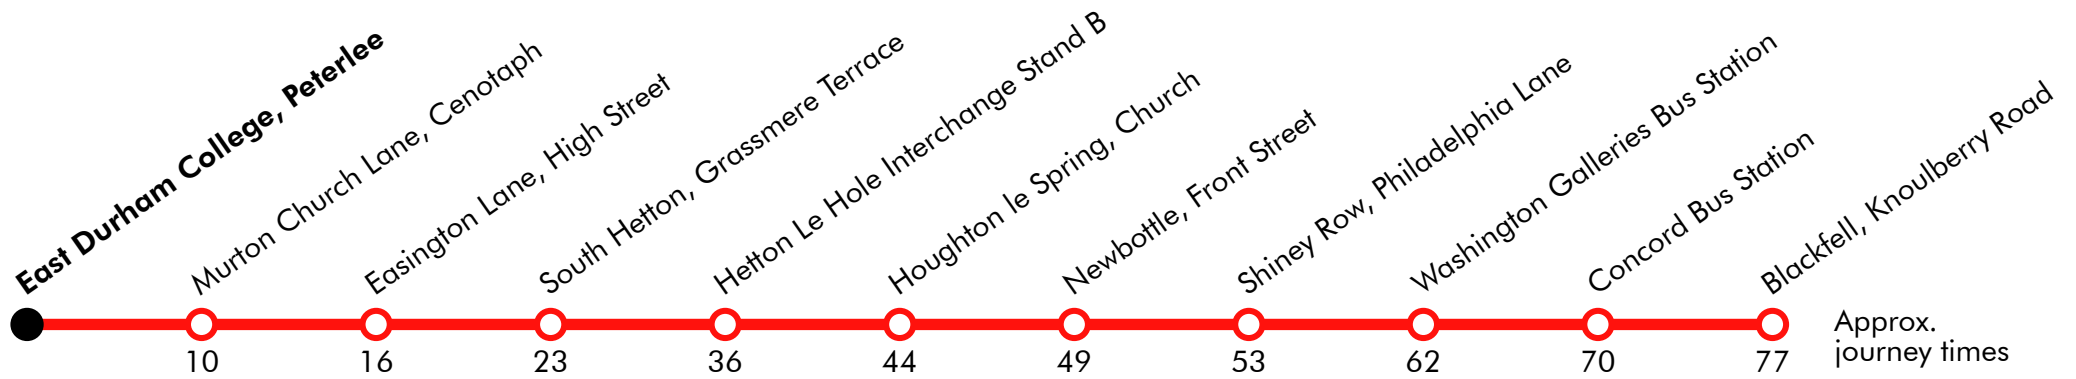

ED2

EDC Peterlee Campus - Houghton le Spring - Washington - Blackfell *Arriva*

Effective from: 17/02/2019

Monday to Friday

Notes:

	Sch	Sch
East Durham College, Peterlee	1315	1730
Murton Church Lane, Cenotaph	1325	1740
Easington Lane, High Street	1331	1746
South Hetton, Grassmere Terrace	1338	1753
Hetton Le Hole Interchange Stand B	1351	1806
Houghton le Spring, Church	1359	1814
Newbottle, Front Street	....	1819
Shiney Row, Philadelphia Lane	....	1823
Washington Galleries Bus Station	....	1832
Concord Bus Station	....	1840
Blackfell, Knoulberry Road	....	1847

Sch Operates on School days only

Via: Burnhope Way, Burnhope Road, A19 northbound sliproad, B1285, Church Lane, B1285 Station Road, Station Road S, B1285, Murton Lane, Easington Lane, High Street, South Hetton Road, A182, Jamisson Terrace, Lindisfarne Road, West Lane, A182, South Hetton Road, High Street, Pemberton Bank, Lilywhite Terrace, Station Road, Park View, Houghton Road, Hetton Road, The Broadway, Newbottle Street, Houghton Road, Front Street, Philadelphia Lane, Herrington Burn, Philadelphia Lane, Fatfield Road, Parkway, Newstead Court, Police Link Road, Galleries, Town Centre Access Road, Vermont, Victoria Road, Blue House Lane, Knoulberry Road