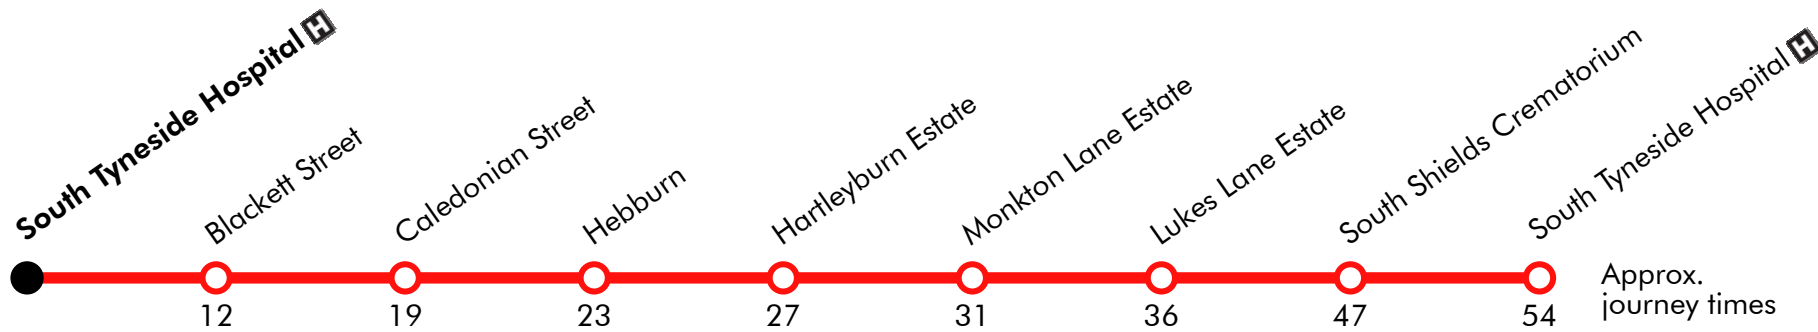

# South Tyneside District Hospital - Hebburn - Lukes Lane - South Tyneside District Hospital Go North East

Effective from: 28/01/2018

## Monday to Friday

South Tyneside Hospital	....	1029	1129	1229	1329
Blakett Street	0941	1041	1141	1241	1341
Caledonian Street	0948	1048	1148	1248	1348
Hebburn	0952	1052	1152	1252	1352
Hartleyburn Estate	0956	1056	1156	1256	1356
Monkton Lane Estate	1000	1100	1200	1300	1400
Lukes Lane Estate	1005	1105	1205	1305	1405
South Shields Crematorium	1016	1116	1216	1316	....
South Tyneside Hospital	1023	1123	1223	1323	....

Via: Harton Lane, Boldon Lane, Hudson Street, Jarrow Road, Swinburn Street, Straker Street, Church Bank, High Street, Priory Road, Chaytor Street, Western Road, Blakett Street, Auckland Road, School Street, Argyle Street, Caledonian Street, Lyon Street, Prince Consort Road, Station Road, Victoria Road W, Victoria Road West, Crawley Avenue, Mill Lane, Finchale Road, Campbell Park Road, Marine Drive, Leam Lane, Roman Road, Leam Lane, John Reid Road, Mcanany Avenue, Temple Park Road, Harton Lane