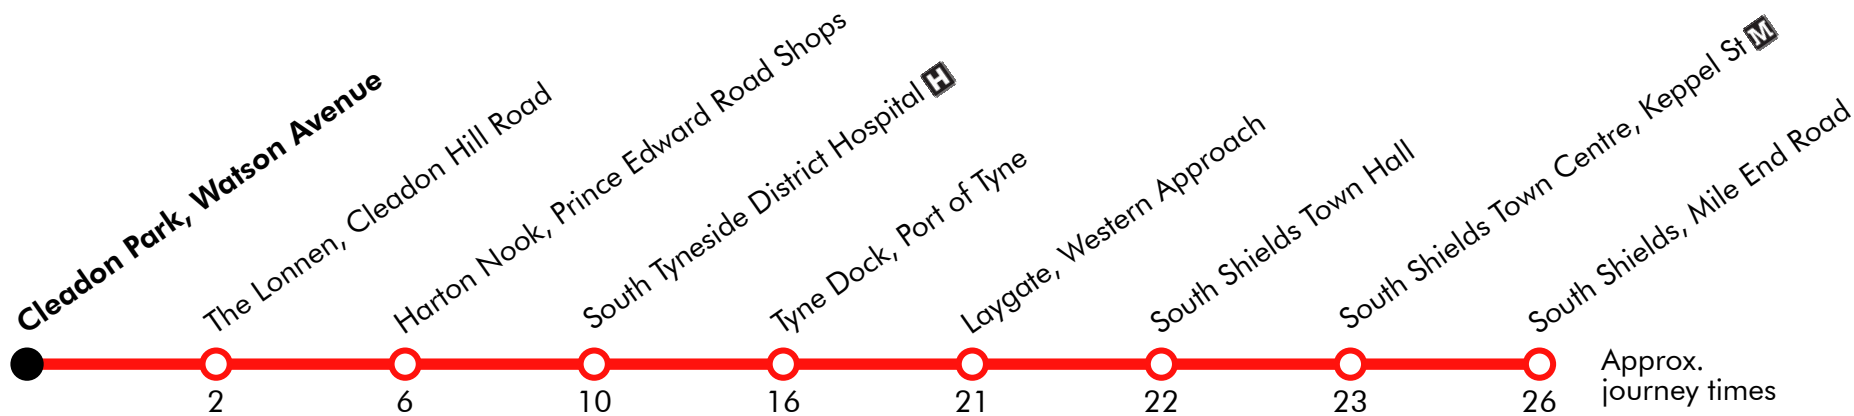

12

The Lonnen - South Tyneside Hospital - South Shields

Stagecoach

Effective from: 18/11/2018

Monday to Friday

Cleadon Park, Watson Avenue	0621	0721	0751	0822	0901	0931	1002	1032	Then at these mins. past the hour	02 32	until	1402	1432	1507	1537
The Lonnen, Cleadon Hill Road	0623	0723	0753	0824	0903	0933	1004	1034		04 34		1404	1434	1509	1539
Harton Nook, Prince Edward Road Shops	0627	0727	0757	0829	0908	0938	1009	1039	09 39	1409	1439	1514	1544		
South Tyneside District Hospital	0631	0731	0801	0833	0912	0942	1013	1043	13 43	1413	1443	1518	1548		
Tyne Dock, Port of Tyne	0637	0737	0807	0839	0918	0948	1019	1049	19 49	1419	1449	1524	1554		
Laygate, Western Approach	0641	0741	0811	0843	0922	0952	1023	1053	23 53	1423	1453	1528	1558		
South Shields Town Hall	0643	0743	0813	0845	0924	0954	1025	1055	25 55	1425	1455	1530	1600		
South Shields Town Centre, Keppel St	0644	0744	0814	0846	0925	0955	1026	1056	26 56	1426	1456	1531	1601		
South Shields, Mile End Road	0647	0747	0817	0849	0928	0958	1029	1059	29 59	1429	1459	1534	1604