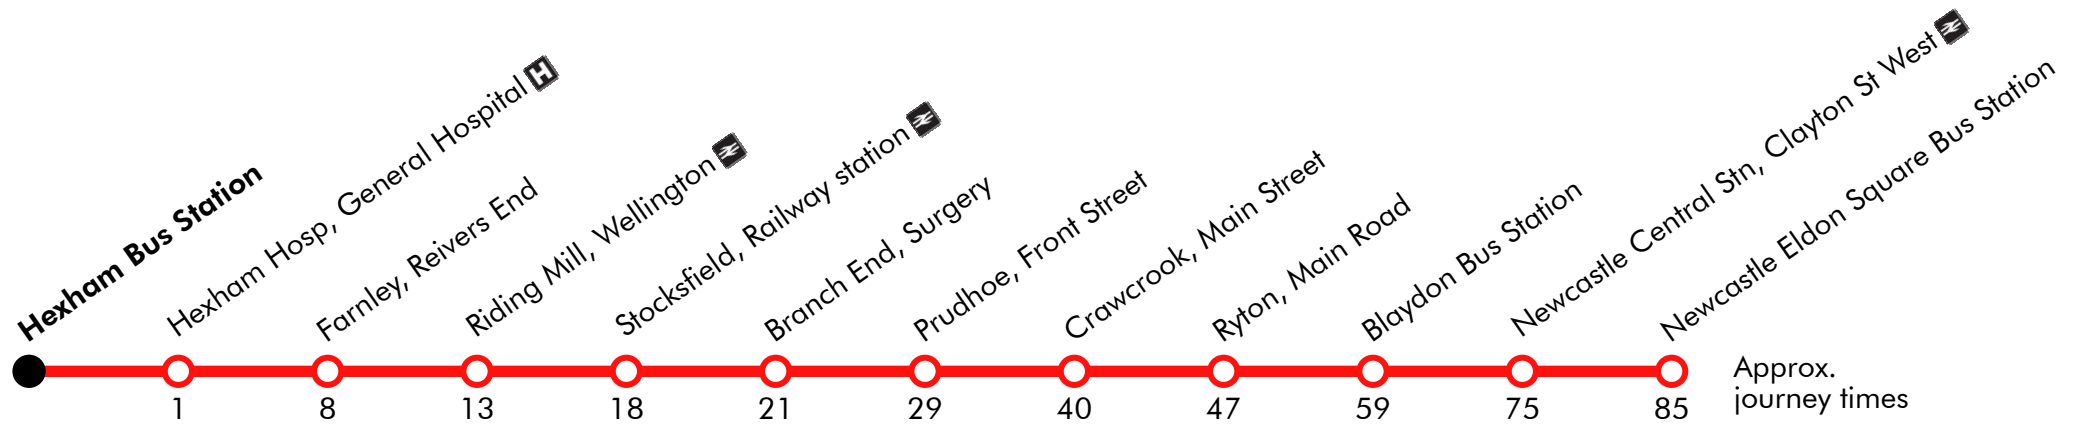

10X

Prudhoe Rail Station - Crawcrook - Ryton - Blaydon - Newcastle

Go North East

Effective from: 29/06/2018

Monday to Friday

Notes:	Sch	nSch	Sch	nSch	Sch	nSch
Hexham Bus Station	....	....	....	....	0708	0710
Hexham Hosp, General Hospital	....	....	....	....	0709	0711
Farnley, Reivers End	....	....	....	....	0716	0718
Riding Mill, Wellington	....	....	....	....	0721	0723
Stocksfield, Railway station	....	....	....	....	0726	0728
Branch End, Surgery	....	....	....	....	0729	0731
Prudhoe Railway Station	0704	0706	0716	0718		
Prudhoe, Front Street	0707	0709	0719	0721	0737	0739
Crawcrook, Main Street	0718	0720	0730	0732	0748	0750
Ryton, Main Road	0725	0727	0737	0739	0755	0757
Blaydon Bus Station	0738	0738	0750	0750	0808	0808
Newcastle Central Stn, Clayton St West	0756	0753	0808	0805	0826	0823
Newcastle Eldon Square Bus Station	0806	0803	0818	0815	0836	0833

nSch Does not operate on School days
Sch Operates on School days only

Via: Dene Avenue, A695, West Road, Front Street, B6395, Stonyflat Bank, B6395, Hexham Road, Main Road, Main Street, Main Road, Stella Bank, Stella Road, Blaydon Bus Station, Chainbridge Road, Scotswood Road, William Armstrong Drive, Scotswood Road, Railway Street, Clayton Street West, Newgate Street, Percy Street