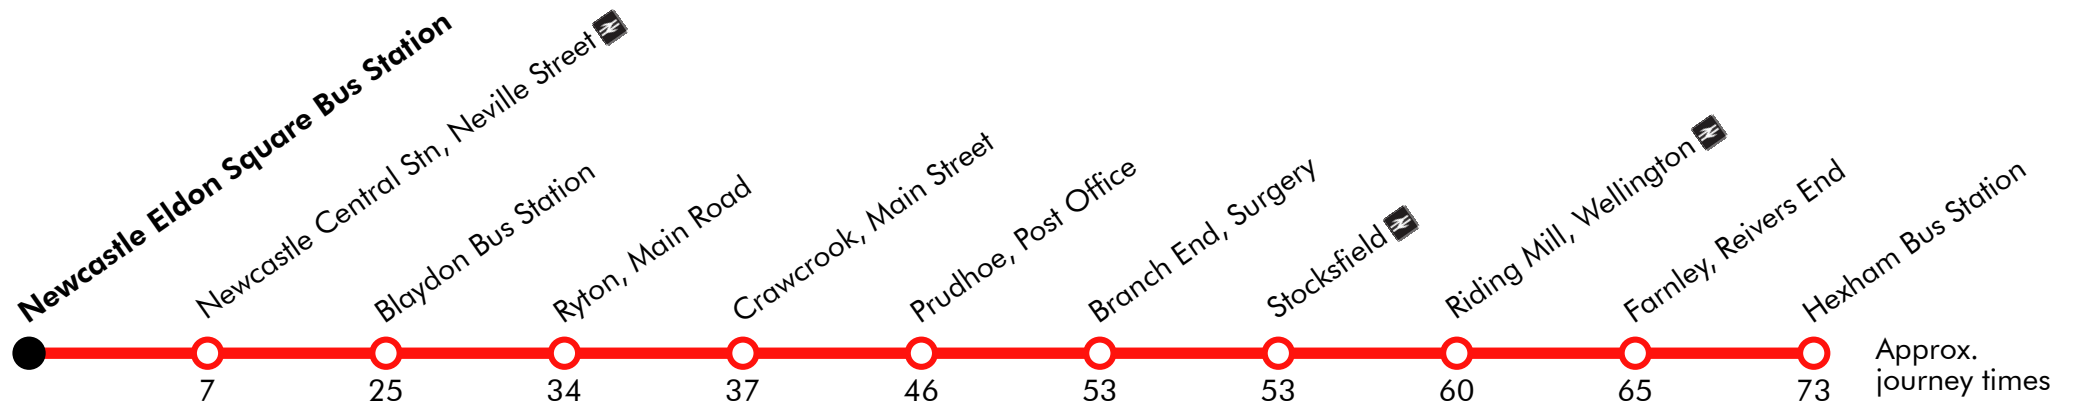

10X

Newcastle - Blaydon - Ryton - Crawcrook - Prudhoe Rail Station

Go North East

Effective from: 29/06/2018

Monday to Friday

Newcastle Eldon Square Bus Station	1652	1724
Newcastle Central Stn, Neville Street	1659	1731
Blaydon Bus Station	1719	1749
Ryton, Main Road-Watermill	1728	1758
Crawcrook, Main Street	1731	1801
Prudhoe, Post Office	1741	1810
Prudhoe Railway Station	1744	
Branch End, Surgery	....	1817
Stocksfield	....	1817
Stocksfield	....	1820
Riding Mill, Wellington	....	1824
Farnley, Reivers End	....	1829
Hexham Bus Station	....	1837

Via: Percy Street, Newgate Street, Neville Street, Railway Street, Scotswood Road, William Armstrong Drive, Scotswood Road, Chainbridge Road, Bus Station Link Road, Blaydon Bus Station, Bridge Street, Stella Road, Main Road, Main Street, Stoneylea Close, Hexham Road, B6395, Stonyflat Bank, B6395, Front Street, West Road, A695, Dene Avenue