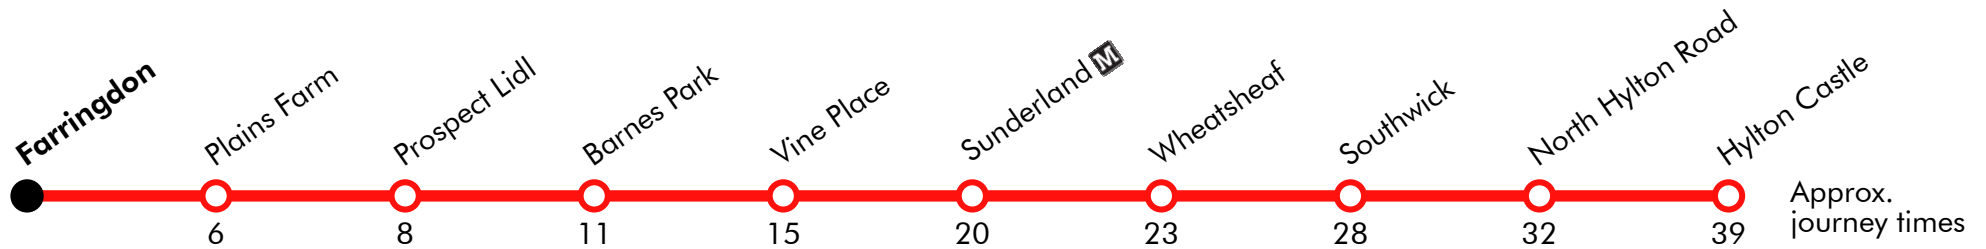

3

Farringdon - Sunderland - Southwick - Hylton Castle

Stagecoach

Effective from: 02/09/2018

Monday to Friday

Farringdon	....	....	0532	0612	0632	0706	....	0736	....	0756	....	0816	....	0836	....	0906	....	0926
Gilley Law	....	....	|	|	|	|	0729	|	0749	|	0809	|	0829	|	0854	|	0919	|
Plains Farm	....	....	0538	0618	0638	0713	0733	0743	0753	0803	0813	0823	0833	0843	0858	0913	0923	0933
Prospect Lidl	....	....	0540	0621	0641	0716	0736	0746	0756	0806	0816	0826	0836	0846	0901	0916	0926	0936
Barnes Park	....	....	0543	0624	0644	0719	0739	0749	0759	0809	0819	0829	0839	0849	0904	0919	0929	0939
Vine Place	....	....	0547	0628	0648	0723	0743	0753	0803	0813	0823	0833	0843	0853	0908	0923	0933	0943
Sunderland	....	....	0549	0630	0650	0725	0745	0758	0808	0818	0828	0838	0848	0858	0913	0928	0938	0948
Wheatsheaf	0500	0530	....	0633	0653	0728	0748	0802	0812	0822	0832	0842	0852	0902	0917	0932	0942	0952
Southwick	0505	0535	....	0637	0657	0732	0752	0807	0817	0827	0837	0847	0857	0907	0922	0937	0947	0957
North Hylton Road	0509	0539	....	0641	0701	0736	0756	0811	0821	0831	0841	0851	0901	0911	0926	0941	0951	1001
Hylton Castle	0515	0545	....	0649	0709	0744	0804	0819	0829	0839	0849	0859	0909	0919	0934	0949	0959	1009