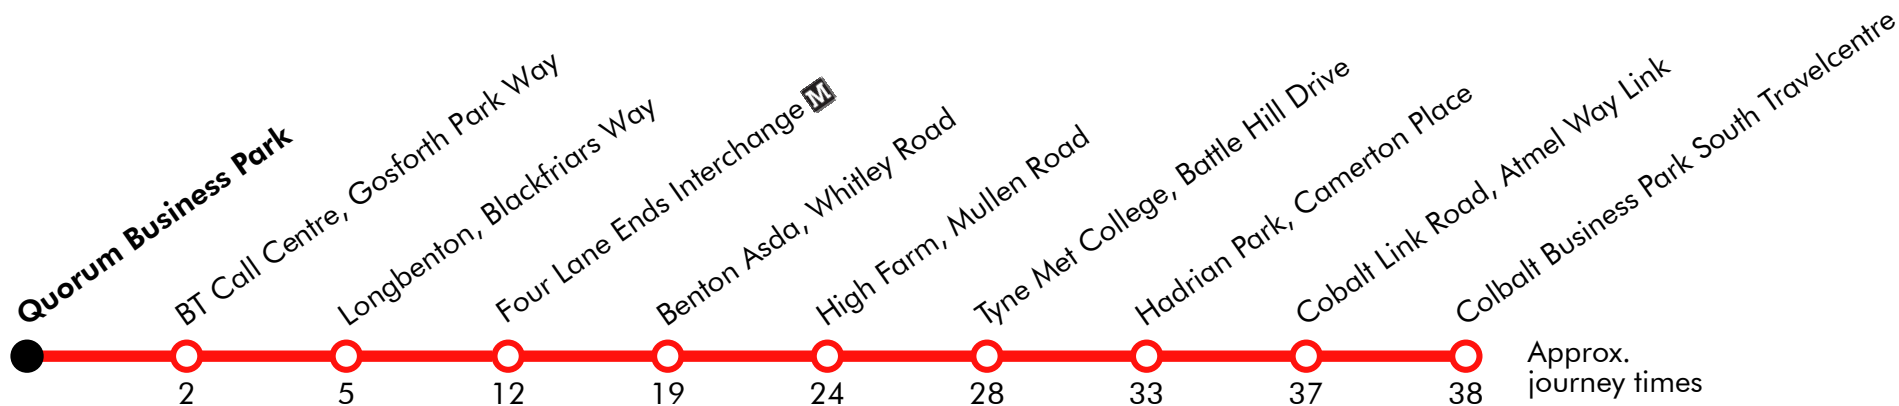

335

Quorum - Four Lane Ends - Battle Hill - Hadrian Park - Cobalt Gateshead Central Taxis

Effective from: 24/03/2019

Monday to Friday

Quorum Business Park	0625	0700	0740	0820	0906	0936		06 36		1406	1436	1512	1542	1612	1712	1742
BT Call Centre, Gosforth Park Way	0628	0703	0743	0823	0908	0938		08 38		1408	1438	1515	1545	1615	1715	1744
Longbenton, Blackfriars Way	0631	0706	0746	0826	0911	0941		11 41		1411	1441	1518	1548	1618	1718	1747
Four Lane Ends Interchange	<i>arr</i> 0637	0712	0752	0832	0915	0945	Then at these mins. past the hour	15 45	until	1415	1445	1524	1554	1624	1724	1751
Four Lane Ends Interchange	<i>dep</i> 0640	0715	0755	0835	0918	0948		18 48		1418	1448	1527	1557	1627	1727	1754
Benton Asda, Whitley Road	0649	0724	0804	0844	0925	0955		25 55		1425	1455	1536	1606	1636	1736	1801
High Farm, Mullen Road	0654	0729	0809	0849	0930	1000		30 00		1430	1500	1541	1611	1641	1741	1806
Tyne Met College, Battle Hill Drive	0659	0734	0814	0854	0934	1004		34 04		1434	1504	1546	1616	1646	1746	1810
Hadrian Park, Camerton Place	0705	0740	0820	0900	0939	1009		39 09		1439	1509	1552	1622	1652	1752	1815
Cobalt Link Road, Atmel Way Link	0710	0745	0825	0905	0943	1013		43 13		1443	1513	1557	1627	1657	1757	1819
Colbalt Business Park South Travelcentre	0711	0746	0826	0906	0944	1014		44 14		1444	1514	1558	1628	1658	1758	1820
Cobalt Business Park-Orange	0712	0747	0827	0907	....	....		....		....	....	1559	1629	1659	1759	1821
The Silverlink North-Village Hotel	0714	0749	0829	0909	....	....		....		....	....	1601	1631	1701	1801	1823