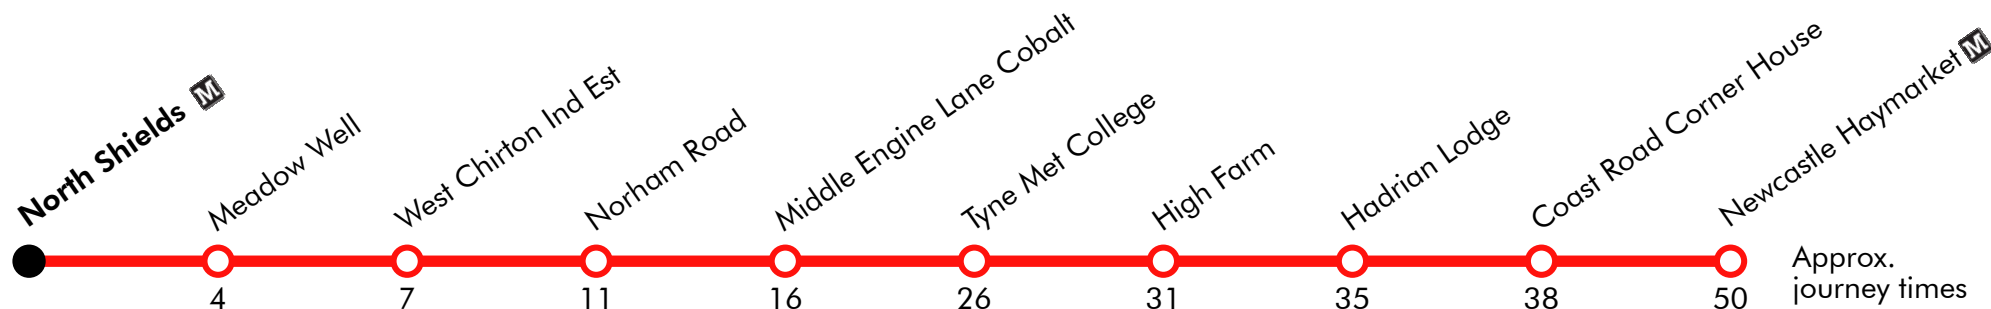

310

North Shields-Hadrian Lodge-Newcastle

Effective: 26/12/2018

Go North East: Cobalt Clipper

Boxing Day

North Shields	0758	0842	0917	0947		17	47		1417	1447	1517	1547	1632
Meadow Well	0802	0846	0921	0951		21	51		1421	1451	1521	1551	1636
West Chirton Ind Est	0806	0850	0924	0954	Then at these mins. past the hour	24	54	until	1424	1454	1524	1554	1639
Norham Road	0809	0853	0928	0958		28	58		1428	1458	1528	1558	1643
Middle Engine Lane Cobalt	0814	0859	0934	1004		34	04		1434	1504	1534	1604	1649
Tyne Met College	0824	0909	0944	1014		44	14		1444	1514	1544	1614	1659
High Farm	0829	0914	0949	1019		49	19		1449	1519	1549	1619	1704
Hadrian Lodge	0833	0918	0953	1023		53	23		1453	1523	1553	1623	1708
Coast Road Corner House	0837	0922	0955	1025		55	25		1455	1525	1555	1625	1710
Newcastle Haymarket	0848	0933	1008	1038		08	38		1508	1538	1608	1638	1723

Via: Rudyerd Street, Prudhoe Street, Waterville Road, Avon Avenue, Ripley Avenue, Central Avenue, Verne Road, Norham Road, Norham Road N, Norham Road North, Middle Engine Lane, Battle Hill Drive, Kings Road North, Mullen Road, Station Road, Coast Road, Stephenson Road, Coast Road, Jesmond Road, Sandyford Road, St Mary's Place, Percy Street