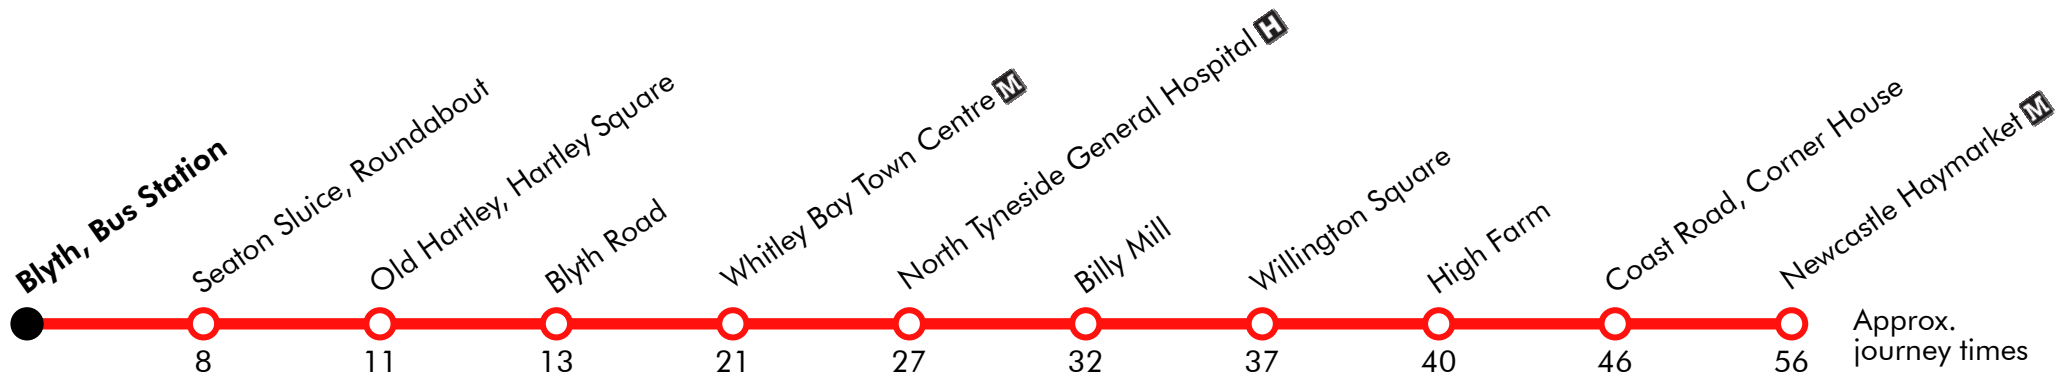

308

Blyth - Whitley Bay - Billy Mill - Newcastle

Effective: 26/12/2018

Arriva

Boxing Day

Blyth, Bus Station	0839	0909	0939		09 39		1709	1739	1809
Seaton Sluice, Roundabout	0847	0917	0947		17 47		1717	1747	1817
Old Hartley, Hartley Square	0850	0920	0950	Then at these mins. past the hour	20 50		1720	1750	1820
Blyth Road	0852	0922	0952		22 52		1722	1752	1822
Whitley Bay Town Centre	0900	0930	1000		30 00		1730	1800	1830
North Tyneside General Hospital	0906	0936	1006		36 06	until	1736	1806	1836
Billy Mill	0911	0941	1011		41 11		1741	1811	1841
Willington Square	0916	0946	1016	46 16		1746	1816	1846	
High Farm	0919	0949	1019	49 19		1749	1819	1849	
Coast Road, Corner House	0925	0955	1025		55 25		1755	1825	1855
Newcastle Haymarket	0935	1005	1035		05 35		1805	1835	1905

Via: Post Office Street, Bridge Street, Belgrave Crescent, Wensleydale Terrace, Links Road, Beresford Road, Blyth Road, The Links, Park Avenue, Whitley Road, Hillheads Road, Shields Road, Rake Lane, Billy Mill Lane, Lynn Road, Coast Road, Station Road, Coast Road, Stephenson Road, Coast Road, Jesmond Road, Sandyford Road, St Mary's Place, Percy Street

Via: Percy Street, St Mary's Place, Sandyford Road, Jesmond Road, Coast Road, Coast Road, Coast Road, Battle Hill Drive, Coast Road, Lynn Road, Billy Mill Lane, Rake Lane, New York Road, Rake Lane, Shields Road, Hillheads Road, Park Avenue, Park Road, The Links, Blyth Road, Beresford Road, Links Road, Wensleydale Terrace, Belgrave Crescent, Ridley Avenue, Post Office Street