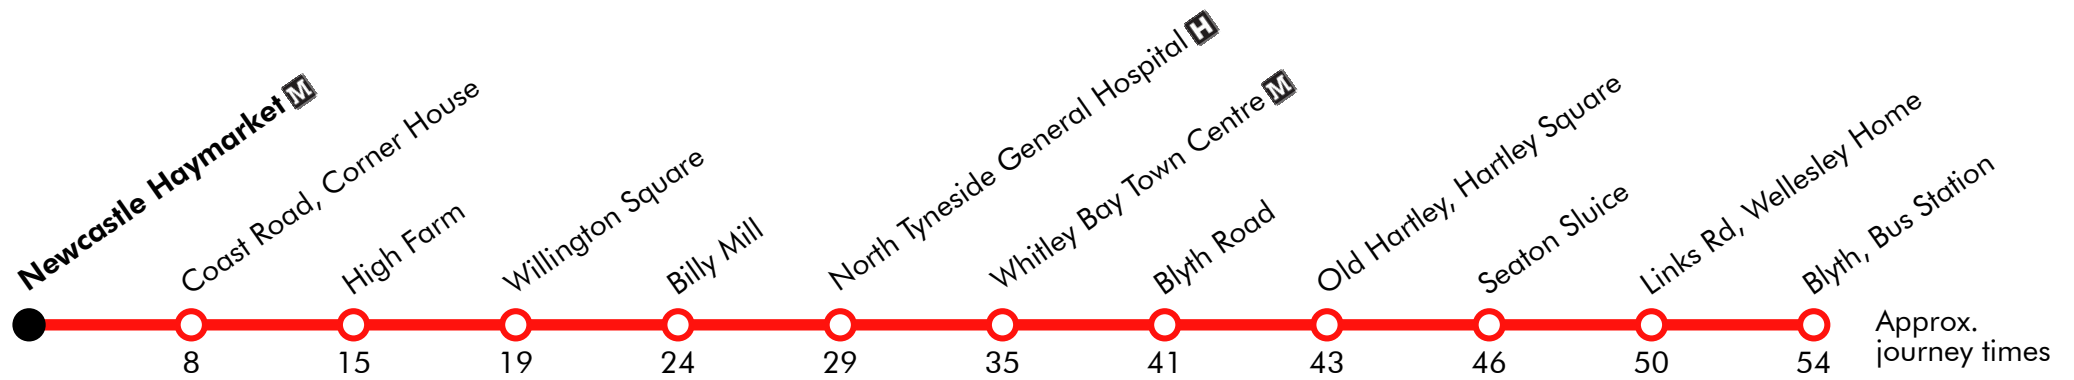

308

Newcastle - Billy Mill - Whitley Bay - Blyth

Effective: 26/12/2018

Arriva

Boxing Day

Newcastle Haymarket	0840	0910	0940		10 40		1710	1740	1810
Coast Road, Corner House	0848	0918	0948		18 48		1718	1748	1818
High Farm	0855	0925	0955		25 55		1725	1755	1825
Willington Square	0859	0929	0959	Then at these mins. past the hour	29 59	until	1729	1759	1829
Billy Mill	0904	0934	1004		34 04		1734	1804	1834
North Tyneside General Hospital	0909	0939	1009		39 09		1739	1809	1839
Whitley Bay Town Centre	0915	0945	1015		45 15		1745	1815	1845
Blyth Road	0921	0951	1021		51 21		1751	1821	1851
Old Hartley, Hartley Square	0923	0953	1023		53 23		1753	1823	1853
Seaton Sluice	0926	0956	1026		56 26		1756	1826	1856
Links Rd, Wellesley Home	0930	1000	1030		00 30		1800	1830	1900
Blyth, Bus Station	0934	1004	1034		04 34		1804	1834	1904

Via: Percy Street, St Mary's Place, Sandyford Road, Jesmond Road, Coast Road, Coast Road, Coast Road, Battle Hill Drive, Coast Road, Lynn Road, Billy Mill Lane, Rake Lane, New York Road, Rake Lane, Shields Road, Hillheads Road, Park Avenue, Park Road, The Links, Blyth Road, Beresford Road, Links Road, Wensleydale Terrace, Belgrave Crescent, Ridley Avenue, Post Office Street