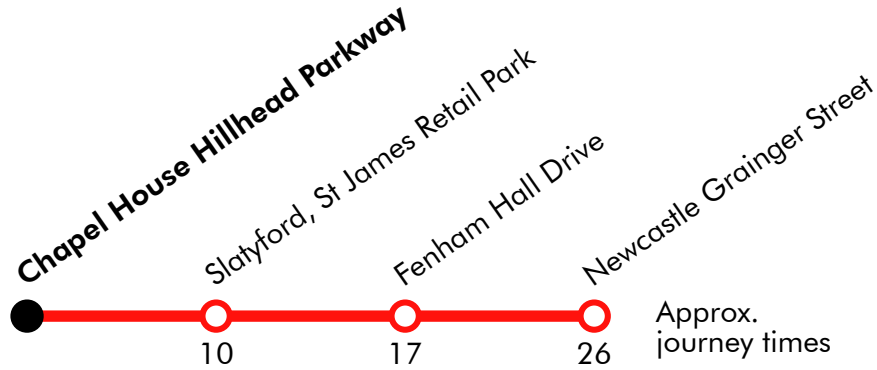

72

Chapel House - Westerhope - Newcastle

Stagecoach

Effective from: 24/03/2019

Monday to Friday

Chapel House Hillhead Parkway	0704	0809	0919	Then at these mins. past the hour	19	until	1719	1819	1922
Slatyford, St James Retail Park	0714	0819	0929		29		1729	1829	1932
Fenham Hall Drive-Wingrove Road	0722	0827	0937		37		1737	1837	1940
Newcastle Grainger Street	0731	0836	0946		46		1746	1846	1949

Saturday

Chapel House Hillhead Parkway	0601	0659	0819	Then at these mins. past the hour	19	until	1719	1819	1922
Slatyford, St James Retail Park	0610	0708	0829		29		1729	1829	1932
Fenham Hall Drive-Wingrove Road	0617	0715	0837		37		1737	1837	1940
Newcastle Grainger Street	0626		0846		46		1746	1846	1949
Newcastle Monument, Blakett Street	....	0722	....	....	....	....	....	....	

Sunday

Chapel House Hillhead Parkway	0723	0753	0823	0916	Then at these mins. past the hour	16	until	1416	1516	1616
Slatyford, St James Retail Park	0732	0802	0832	0926		26		1426	1526	1626
Fenham Hall Drive-Wingrove Road	0739	0809	0839	0933		33		1433	1533	1633
Newcastle Grainger Street				0942		42		1442	1542	1642
Newcastle Monument, Blakett Street	0745	0815	0845	....	....	....	....	....		

Via: Hillhead Parkway, Hillhead Road, Stamfordham Road, Two Ball Lonnen, Netherby Drive, Fenham Hall Drive, Ponteland Road, Barrack Road, Westgate Road, Grainger Street

This information is provided by Nexus on behalf of Local Authorities, and is updated as and when changes occur. Nexus can accept no liability for any errors or omissions herein