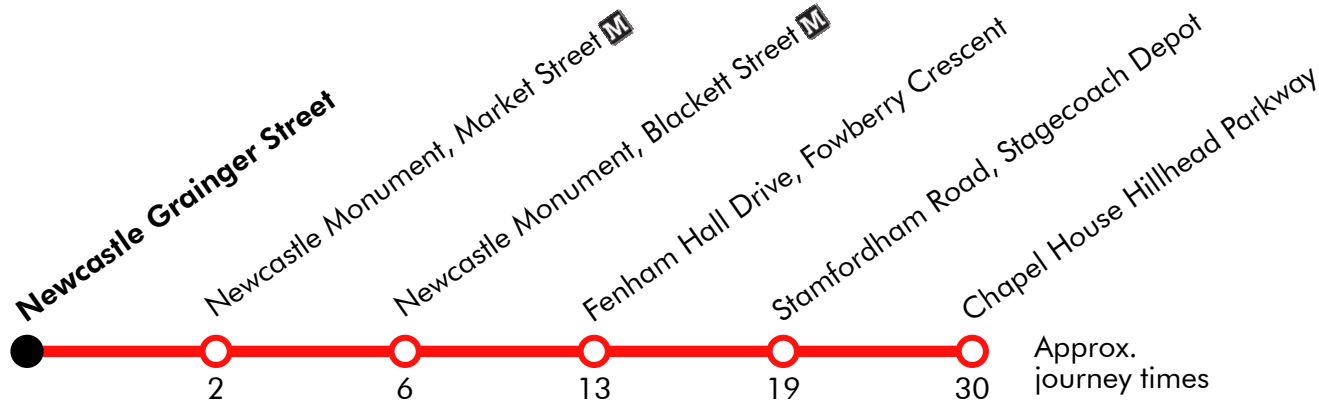

72

Newcastle - Westerhope - Chapel House

Stagecoach

Effective from: 24/03/2019

Monday to Friday

Newcastle Grainger Street	0733	0843	0943	1039	Then	39		1739	1851	1951
Newcastle Monument, Market Street	0734	0844	0944	1042	at	42		1742	1852	1952
Newcastle Monument, Blakett Street	0738	0848	0948	1048	these	48	until	1748	1856	1956
Fenham Hall Drive, Fowberry Crescent	0745	0855	0955	1055	mins.	55		1755	1903	2003
Stamfordham Road, Stagecoach Depot	0652	0752	0902	1002	1102	past	02		1802	1910	2010
Chapel House Hillhead Parkway	0702	0803	0913	1013	1113	the	13		1813	1921	2021
						hour					

Saturday

Newcastle Grainger Street	0627	0848	0948	1048	1139	Then	39		1739	1851	1951
Newcastle Monument, Market Street	0628	0849	0949	1049	1142	at	42		1742	1852	1952
Newcastle Monument, Blakett Street	0631	0853	0953	1053	1148	these	48	until	1748	1856	1956
Fenham Hall Drive, Fowberry Crescent	0638	0900	1000	1100	1155	mins.	55		1755	1903	2003
Stamfordham Road, Stagecoach Depot	0644	0808	0907	1007	1107	1202	past	02		1802	1910	2010
Chapel House Hillhead Parkway	0655	0819	0918	1018	1118	1213	the	13		1813	1921	2021
							hour					

72

Newcastle - Westerhope - Chapel House

Stagecoach

Effective from: 24/03/2019

Sunday

Newcastle Grainger Street	0944	Then	44	until	1444	1544	1644
Newcastle Monument, Market Street	0945	at	45		1445	1545	1645
Newcastle Monument, Blakett Street	0730	0800	0948	these	48		1448	1548	1648
Fenham Hall Drive, Fowberry Crescent	0737	0807	0955	mins.	55		1455	1555	1655
Stamfordham Road, Stagecoach Depot	0743	0813	1001	past	01		1501	1601	1701
Chapel House Hillhead Parkway	0752	0822	1012	the	12	1512	1612	1712	
				hour					

Via: Hillhead Parkway, Hillhead Road, Stamfordham Road, Two Ball Lonnen, Netherby Drive, Fenham Hall Drive, Ponteland Road, Barrack Road, Westgate Road, Grainger Street

This information is provided by Nexus on behalf of Local Authorities, and is updated as and when changes occur. Nexus can accept no liability for any errors or omissions herein