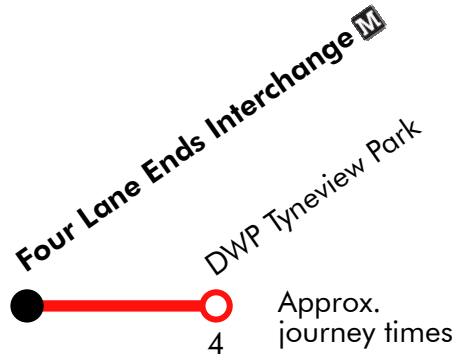

## Four Lane Ends - D.W.P. Tyneview Park

Stagecoach

Effective from: 24/03/2019

### Monday to Friday

Four Lane Ends Interchange	0654	0706	0720	0734	0746	0806	0826	0846	0906	1647	1707	1727	1747	1807	1827
DWP Tyneview Park	0658	0710	0724	0738	0752	0812	0832	0852	0912	1651	1711	1731	1751	1811	1831

Via: Four Lane Ends Interchange, Tyneview Park

## D.W.P. Tyneview Park - Four Lane Ends

Effective from: 24/03/2019

Stagecoach