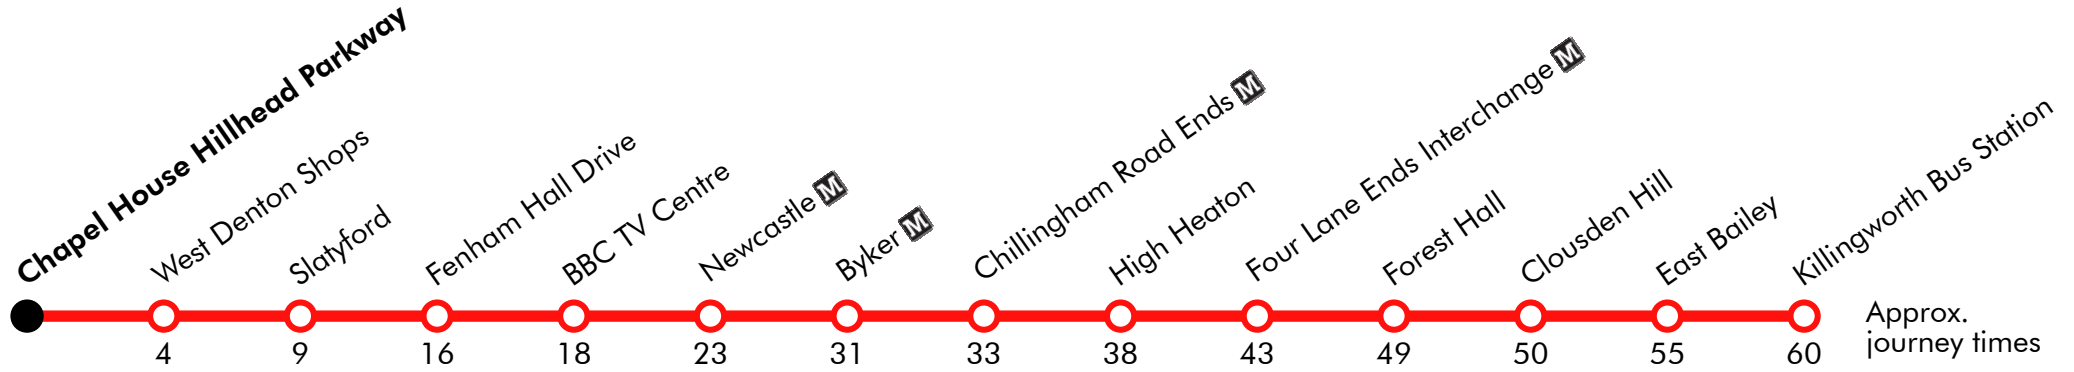

63

Chapel House - West Denton - Newcastle - Byker - Four Lane Ends - Killingworth Stagecoach

Effective: 26/12/2018

Boxing Day

Chapel House Hillhead Parkway	0937	1007	1037		07 37		1607	1637	1707	1737
West Denton Shops	0941	1011	1041		11 41		1611	1641	1711	1741
Slatyford	0946	1016	1046		16 46		1616	1646	1716	1746
Fenham Hall Drive	0953	1023	1053		23 53		1623	1653	1723	1753
BBC TV Centre	0955	1025	1055	Then at these mins. past the hour	25 55		1625	1655	1725	1755
Newcastle	1000	1030	1100		30 00		1630	1700	1730	1800
Byker	1008	1038	1108		38 08	until	1638	1708	1738	1808
Chillingham Road Ends	1010	1040	1110		40 10		1640	1710	1740	1810
High Heaton	1015	1045	1115		45 15		1645	1715	1745	1815
Four Lane Ends Interchange	1020	1050	1120		50 20		1650	1720	1750	1820
Forest Hall	1026	1056	1126		56 26		1656	1726	1756	1826
Clousden Hill	1027	1057	1127		57 27		1657	1727	1757	1827
East Bailey	1032	1102	1132		02 32		1702	1732	1802	1832
Killingworth Bus Station	1037	1107	1137		07 37		1707	1737	1807	1837

Via: Hillhead Parkway, West Denton Way, Stamfordham Road, Netherby Drive, Fenham Hall Drive, Ponteland Road, Barrack Road, Gallowgate, Blackett Street, New Bridge Street, Shields Road, Chillingham Road, Benton Road, Four Lane Ends Interchange, Goathland Avenue, Ashleigh Grove, Station Road, Station Road North, Forest Hall Drive, Great Lime Road, Southgate, East Bailey, Citadel East