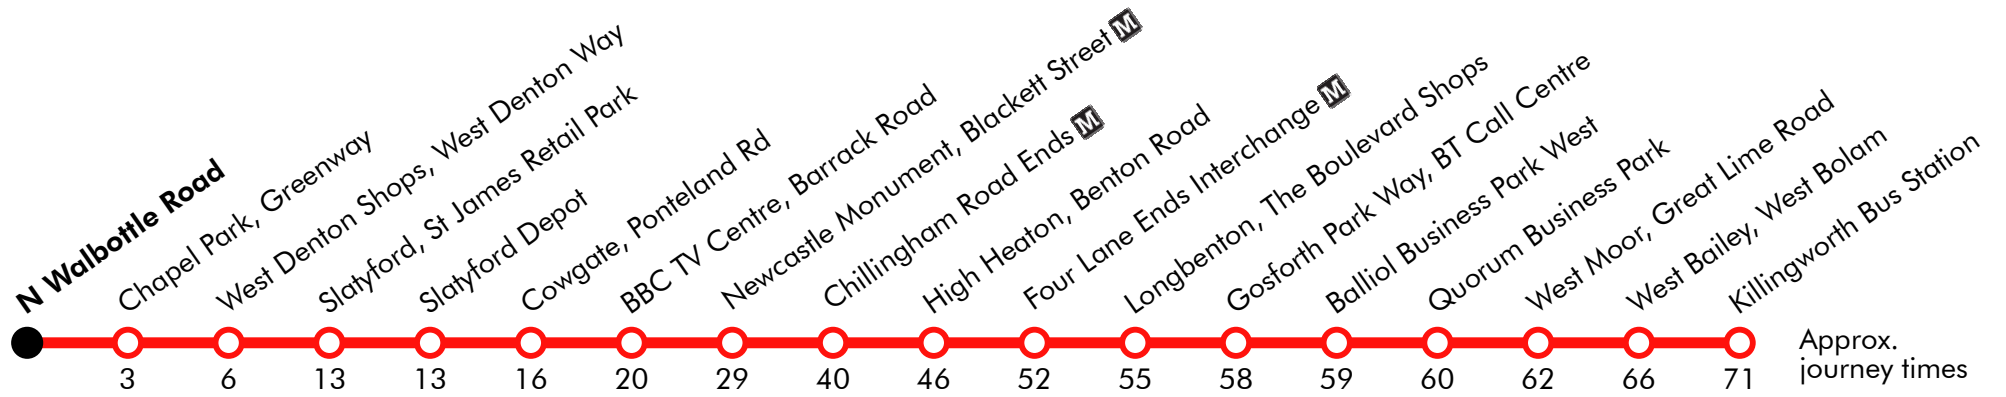

62

North Walbottle - Newcastle - Byker - Four Lane Ends - Killingworth Stagecoach

Effective from: 24/03/2019

Monday to Friday

N Walbottle Road-Northumberland Gdns	....	....	....	....	....	0623	0641	0656	0712	0731	0746	0801	0820	0839	0858
Chapel Park, Greenway	....	....	....	....	....	0626	0644	0659	0715	0734	0749	0804	0823	0842	0901
West Denton Shops, West Denton Way	....	....	....	....	....	0630	0648	0703	0719	0738	0753	0808	0827	0846	0905
Slatyford, St James Retail Park	....	....	....	....	....	0636	0654	0710	0726	0745	0800	0815	0834	0853	0912
Slatyford Depot	....	....	....	....	....	0637	0655	0711	0727	0746	0801	0816	0835	0854	0913
Cowgate, Ponteland Rd-Moorhead	....	....	....	....	....	0640	0658	0714	0730	0749	0804	0819	0838	0857	0916
BBC TV Centre, Barrack Road	....	....	....	....	....	0644	0702	0718	0734	0753	0808	0823	0842	0901	0920
Newcastle Central, Clayton Street West	....	....	....	0548	0628	|	|	|	|	|	|	|	|	|	|
Newcastle Monument, Blakett Street	....	....	....	0551	0631	0649	0709	0729	0749	0809	0824	0839	0857	0917	0932
Chillingham Road Ends	0445	0515	0545	0602	0642	0700	0721	0741	0801	0821	0836	0851	0909	0929	0944
High Heaton, Benton Road	0448	0518	0548	0605	0647	0706	0727	0747	0807	0829	0844	0859	0917	0936	0951
Four Lane Ends Interchange	0452	0522	0552	0609	0651	0711	0733	0753	0813	0837	0852	0907	0925	0942	0957
Longbenton, The Boulevard Shops				0611	0654	0714	0736	0756	0816	0840	0855	0910	0928	0945	1000
Gosforth Park Way, BT Call Centre				0615	0657	0717	0739	0759	0819	0843	0858	0913	0931	0948	1003
Balliol Business Park West				0616	0658	0718	0740	0800	0820	0844	0859	0914	0932	0949	1004
Quorum Business Park	0454	0524	0554	0617	0659	0719	0741	0801	0821	0845	0900	0915	0933	0950	1005
West Moor, Great Lime Road	0456	0526	0556	0619	0701	0721	0743	0803	0823	0847	0902	0917	0935	0952	1007
Killingworth East Bailey, Garth 13	0500	0530	0600	|	|	|	|	|	|	|	|	|	|	|	|
West Bailey, West Bolam	....	....	....	0623	0705	0725	0747	0807	0827	0851	0906	0921	0939	0956	1011
Killingworth Bus Station	....	....	....	0628	0710	0730	0752	0812	0832	0856	0911	0926	0944	1001	1016