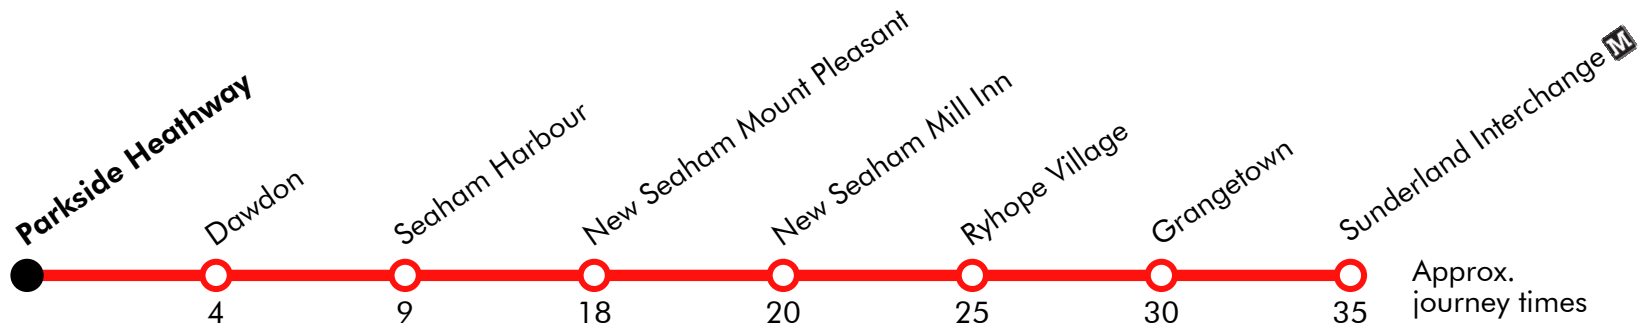

60

Parkside/Seaham - Sunderland

Effective: 26/12/2018

Go North East: Drifter

Boxing Day

Parkside Heathway	0814	0849	0919	0949		19 49		1719	1749	1819
Dawdon	0818	0853	0923	0953	Then	23 53		1723	1753	1823
Seaham Harbour	arr	0822	0857	0927	at	27 57		1727	1757	1827
Seaham Harbour	dep	0753	0823	0858	0928	these	28 58	until	1728	1758	1828
New Seaham Mount Pleasant		0802	0832	0907	0937	mins.	37 07		1737	1807	1837
New Seaham Mill Inn		0804	0834	0909	0939	past	39 09		1739	1809	1839
Ryhope Village		0809	0839	0914	0944	the	44 14		1744	1814	1844
Grangetown		0814	0844	0919	0949	hour	49 19		1749	1819	1849
Sunderland Interchange		0819	0849	0924	0954		54 24		1754	1824	1854

Via: Heathway, Parkside Crescent, Princess Road, Queen Alexandra Road, Hill Crescent, New link Road, A182, North Railway Street, Sophia Street, George Street, Tempest Road, New Stranford Road, The Avenue, B1285 Stockton Road, B1285, Stockton Road, The Village, Ryhope Road, Stockton Road, Park Lane

60

Sunderland - Seaham/Parkside

Effective: 26/12/2018

Go Nort East: Drifter

Boxing Day

Sunderland Interchange	0915	0945		15 45		1715	1745	1815	1845	1910
Grangetown	0920	0950	Then at these mins. past the hour	20 50		1720	1750	1820	1850	1915
Ryhope Village	0924	0954		24 54		1724	1754	1824	1854	1919
New Seaham	0929	0959		29 59		1729	1759	1829	1859	1924
New Seaham	0931	1001		31 01	until	1731	1801	1831	1901	1926
Seaham Interchange <i>arr</i>	0939	1009		39 09		1739	1809	1839	1909	1934
Seaham Interchange <i>dep</i>	0940	1010		40 10		1740	1810	1840	1910	1935
Mount Stewart Street	0944	1014		44 14		1744	1814	1844	1914	1939
Heathway	0948	1018		48 18		1748	1818	1848	1918	1943

Via: Park Lane, Stockton Road, Ryhope Road, Burdon Road, Ryhope Road, The Village, Stockton Road, B1285, B1285 Stockton Road, The Avenue, New Stranford Road, Tempest Road, George Street, Sophia Street, North Railway Street, A182, New link Road, Hill Crescent, Mount Stewart Street, Queen Alexandra Road, Princess Road, Parkside Crescent, Heathway