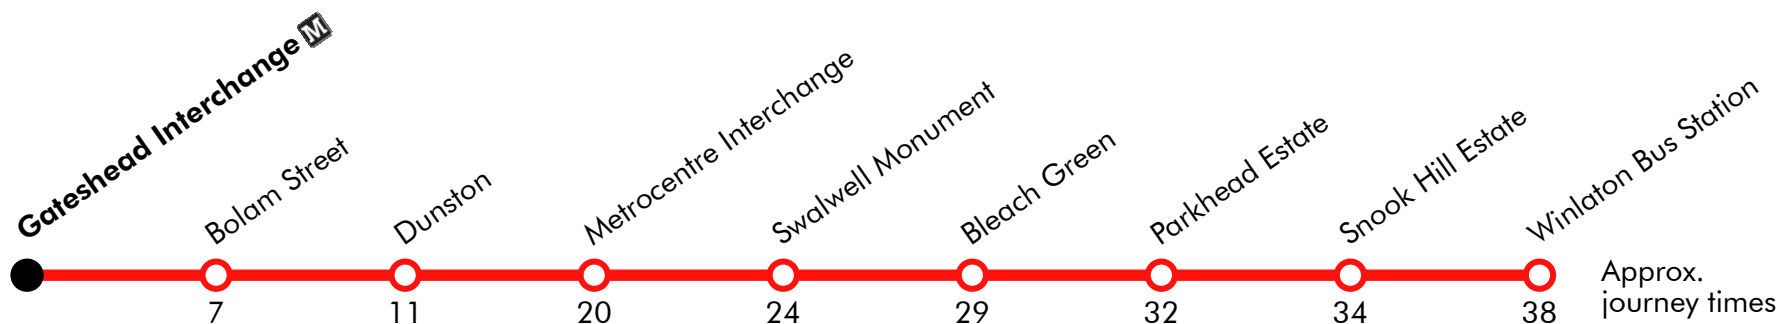

49A

Gateshead Interchange-Metrocentre-Winlaton

Go North East: The 49

Effective: 26/12/2018

Boxing Day

Gateshead Interchange	0945	1015	1045		15 45		1715	1745	1815	1915	2015	2145
Bolam Street	0952	1022	1052		22 52		1722	1752	1822	1922	2022	2152
Dunston	0956	1026	1056	Then at these mins. past the hour	26 56	until	1726	1756	1826	1926	2026	2156
Metrocentre Interchange <i>arr</i>	1003	1033	1103		33 03		1733	1803	1833	1933	2033	2203
Metrocentre Interchange <i>dep</i>	1005	1035	1105		35 05		1735	1805	1835	1935	2035	2205
Swalwell Monument	1010	1040	1110		40 10		1740	1809	1839	1939	2039	2209
Bleach Green	1015	1045	1115		45 15		1745	1814	1844	1944	2044	2214
Parkhead Estate	1018	1048	1118	48 18	1748	1817	1847	1947	2047	2217		
Snook Hill Estate	1020	1050	1120	50 20	1750	1819	1849	1949	2049	2219		
Winlaton Bus Station	1024	1054	1124		54 24		1754	1823	1853	1953	2053	2223

Via: West Street, Askew Road W, Cuthbert Street, School Street, Derwentwater Road, Victoria Road, Bolam Street, Derwentwater Road, Ellison Road, Park Terrace, Dunston Road, St Omers Road, Scotswood View, Hollinside Road, Market Lane, Hexham Road, Shibdon Road, Shibdon Bank, Clavering Road, Axwell View, Park Lane, Coldstream Drive, Winlaton Bus Station