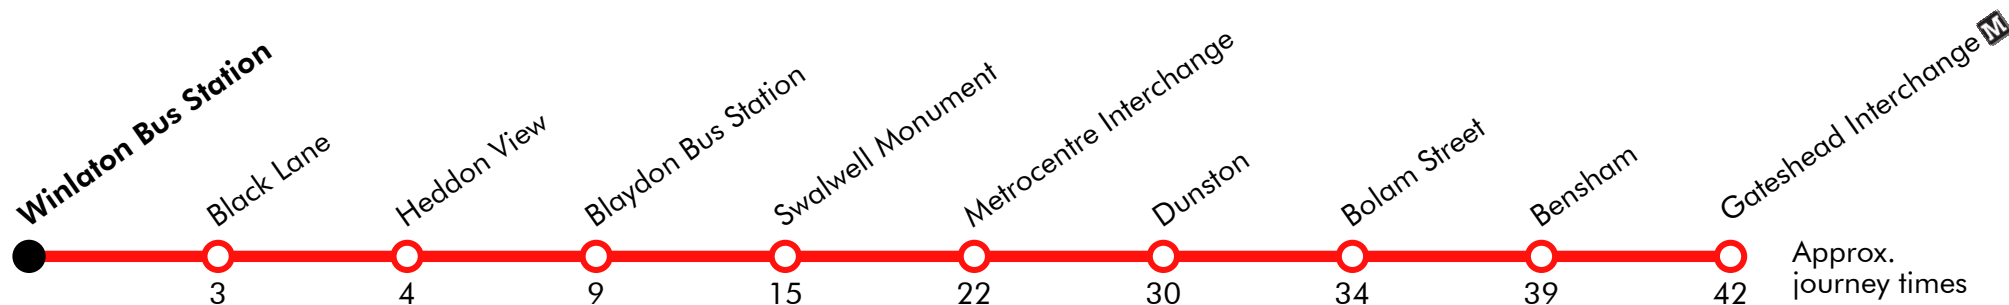

49

Winlaton-Metrocentre-Gateshead Interchange

Go North East: The 49

Effective: 26/12/2018

Boxing Day

Winlaton Bus Station		0837	0922	0957	1027	1057		27	57		1627	1657	1727	1831	1931	2031
Black Lane		0840	0925	1000	1030	1100		30	00		1630	1700	1730	1834	1934	2034
Heddon View		0842	0927	1002	1032	1102		32	02		1632	1702	1732	1835	1935	2035
Blaydon Bus Station	arr	0846	0931	1006	1036	1106	Then at these mins. past the hour	36	06	until	1636	1706	1736	1839	1939	2039
Blaydon Bus Station	dep	0846	0931	1006	1036	1106		36	06		1636	1706	1736	1840	1940	2040
Swalwell Monument		0853	0938	1013	1043	1113		43	13		1643	1713	1743	1846	1946	2046
Metrocentre Interchange	arr	0858	0943	1018	1048	1118		48	18		1648	1718	1748	1850	1950	2050
Metrocentre Interchange	dep	0900	0945	1020	1050	1120		50	20		1650	1720	1750	1851	1951	2051
Dunston		0908	0953	1028	1058	1128		58	28		1658	1728	1758	1858	1958	2058
Bolam Street		0912	0957	1032	1102	1132		02	32		1702	1732	1802	1901	2001	2101
Bensham		0917	1002	1037	1107	1137		07	37		1707	1737	1806	1906	2006	2106
Gateshead Interchange		0920	1005	1040	1110	1140		10	40		1710	1740	1810	1909	2009	2109

Via: Winlaton Bus Station, North Street, Black Lane, Back Lane, Heddon View, Wylam View, Blaydon Bank, Blaydon Bus Station, Shibdon Road, Hexham Road, Market Lane, Hollinside Road, Scotswood View, St Omers Road, Dunston Road, Park Terrace, Ellison Road, Derwentwater Road, Bolam Street, Victoria Road, Derwentwater Road, School Street, Bensham Road, West Street