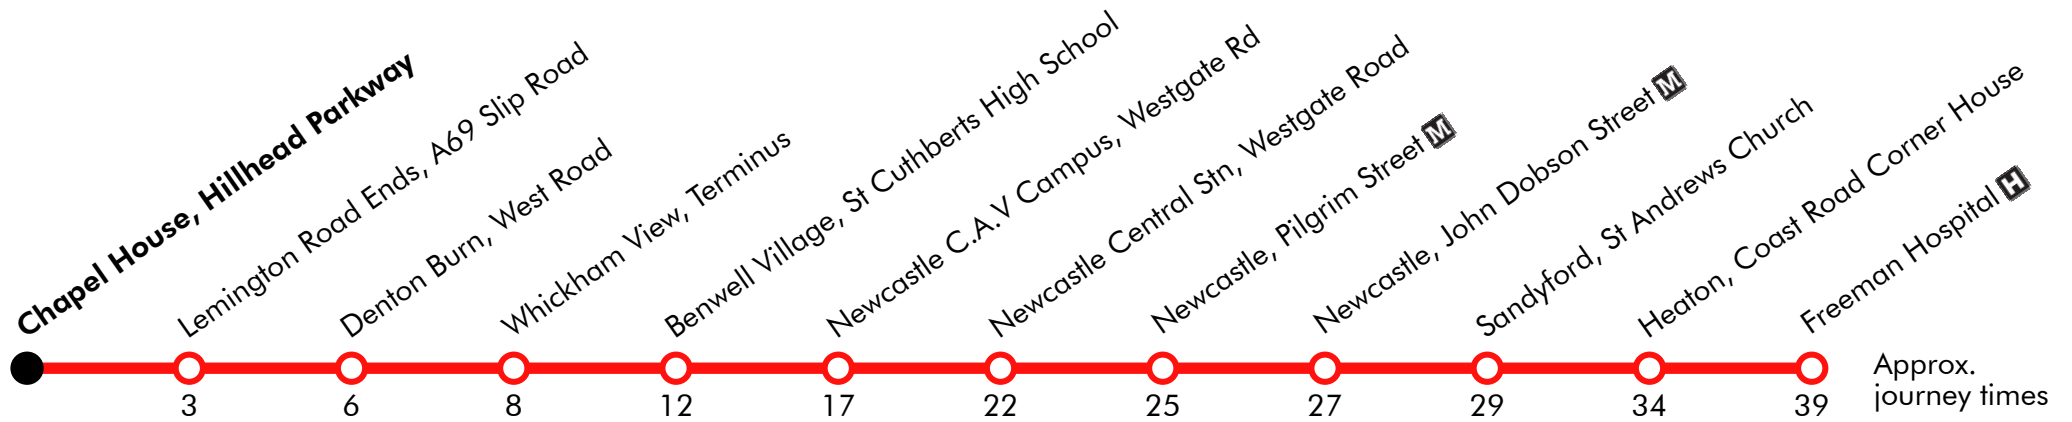

38A

Chapel House - Newcastle - Freeman Hospital

Stagecoach

Effective from: 24/03/2019

Monday to Friday

Chapel House, Hillhead Parkway	....	0459	0539
Lemington Road Ends, A69 Slip Road	....	0502	0542
Denton Burn, West Road	....	0505	0545
Cowgate, A167	0425		
Whickham View, Terminus	0430	0507	0547
Benwell Village, St Cuthberts High School	0434	0511	0551
Newcastle C.A.V Campus, Westgate Rd	0439	0516	0556
Newcastle Central Stn, Westgate Road	0444	0521	0601
Newcastle, Pilgrim Street	....	0524	0604
Newcastle, John Dobson Street	....	....	0606
Sandyford, St Andrews Church	....	....	0608
Heaton, Coast Road Corner House	....	....	0613
Freeman Hospital	....	....	0618

Via: Hillhead Parkway, Hillhead Road, Lemington Road Ends Slip Road, Roman Way, A69, West Road, Denton Road, Whickham View, Ferguson's Lane, Fox And Hounds Lane, Pease Avenue, West Road, Westgate Road, Grainger Street, Pilgrim Street, John Dobson Street, Sandyford Road, Jesmond Road, Coast Road, Newton Road, Freeman Road