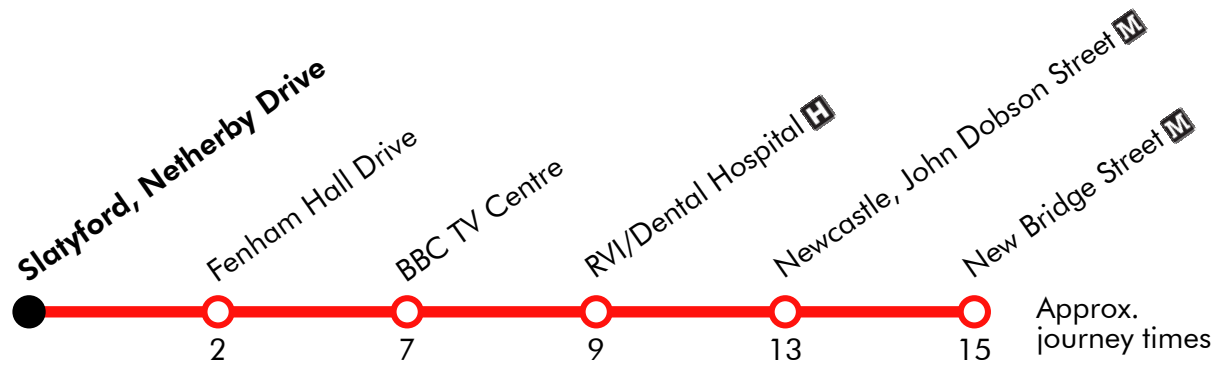

36

Newcastle - RVI/Dental Hospital - Fenham

Stagecoach

Effective: 26/12/2018

Boxing Day

Newcastle New Bridge Street	0955	1025	1055	Then at these mins. past the hour	25	55	until	1625	1655	1725	1755
Newcastle Dental Hospital/RVI	1001	1031	1101		31	01		1631	1701	1731	1801
BBC TV Centre	1003	1033	1103		33	03		1633	1703	1733	1803
Fenham Hall Drive	1006	1036	1106		36	06		1636	1706	1736	1806
Slatyford, Netherby Drive	1009	1039	1109		39	09		1639	1709	1739	1809

Via: New Bridge Street, Blakett Street, St Thomas Street, Richardson Road, Sheraton Street, Hunters Road, Fenham Hall Drive, Netherby Drive

36

Fenham - RVI/Dental Hospital - Newcastle

Stagecoach

Effective: 26/12/2018

Boxing Day

Slatyford, Netherby Drive	0938	1008	1038	Then at these mins. past the hour	08 38	until	1608	1638	1708	1738
Fenham Hall Drive	0940	1010	1040		10 40		1610	1640	1710	1740
BBC TV Centre	0945	1015	1045		15 45		1615	1645	1715	1745
RVI/Dental Hospital	0947	1017	1047		17 47		1617	1647	1717	1747
Newcastle, John Dobson Street	0951	1021	1051		21 51		1621	1651	1721	1751
New Bridge Street	0953	1023	1053		23 53		1623	1653	1723	1753

Via: Netherby Drive, Fenham Hall Drive, Ponteland Road, Brighton Grove, Hunters Road, Sheraton Street, Richardson Road, St Thomas Street, John Dobson Street, New Bridge Street