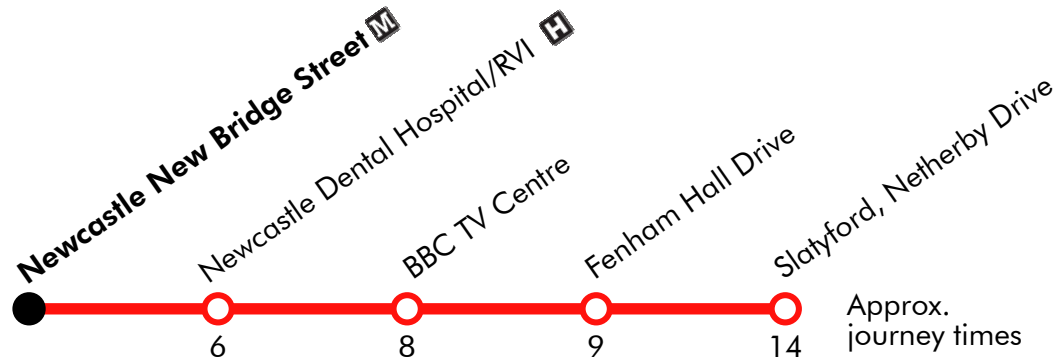

36

Newcastle - RVI/Dental Hospital - Fenham

Stagecoach

Effective: 26/12/2018

Boxing Day

Newcastle New Bridge Street	0955	1025	1055	Then at these mins. past the hour	25	55	until	1625	1655	1725	1755
Newcastle Dental Hospital/RVI	1001	1031	1101		31	01		1631	1701	1731	1801
BBC TV Centre	1003	1033	1103		33	03		1633	1703	1733	1803
Fenham Hall Drive	1006	1036	1106		36	06		1636	1706	1736	1806
Slatyford, Netherby Drive	1009	1039	1109		39	09		1639	1709	1739	1809

Via: New Bridge Street, Blakett Street, St Thomas Street, Richardson Road, Sheraton Street, Hunters Road, Fenham Hall Drive, Netherby Drive

36

Fenham - RVI/Dental Hospital - Newcastle

Stagecoach

Effective: 26/12/2018

Boxing Day

Slatyford, Netherby Drive	0938	1008	1038	Then at these mins. past the hour	08 38	until	1608	1638	1708	1738
Fenham Hall Drive	0940	1010	1040		10 40		1610	1640	1710	1740
BBC TV Centre	0945	1015	1045		15 45		1615	1645	1715	1745
RVI/Dental Hospital	0947	1017	1047		17 47		1617	1647	1717	1747
Newcastle, John Dobson Street	0951	1021	1051		21 51		1621	1651	1721	1751
New Bridge Street	0953	1023	1053		23 53		1623	1653	1723	1753

Via: Netherby Drive, Fenham Hall Drive, Ponteland Road, Brighton Grove, Hunters Road, Sheraton Street, Richardson Road, St Thomas Street, John Dobson Street, New Bridge Street