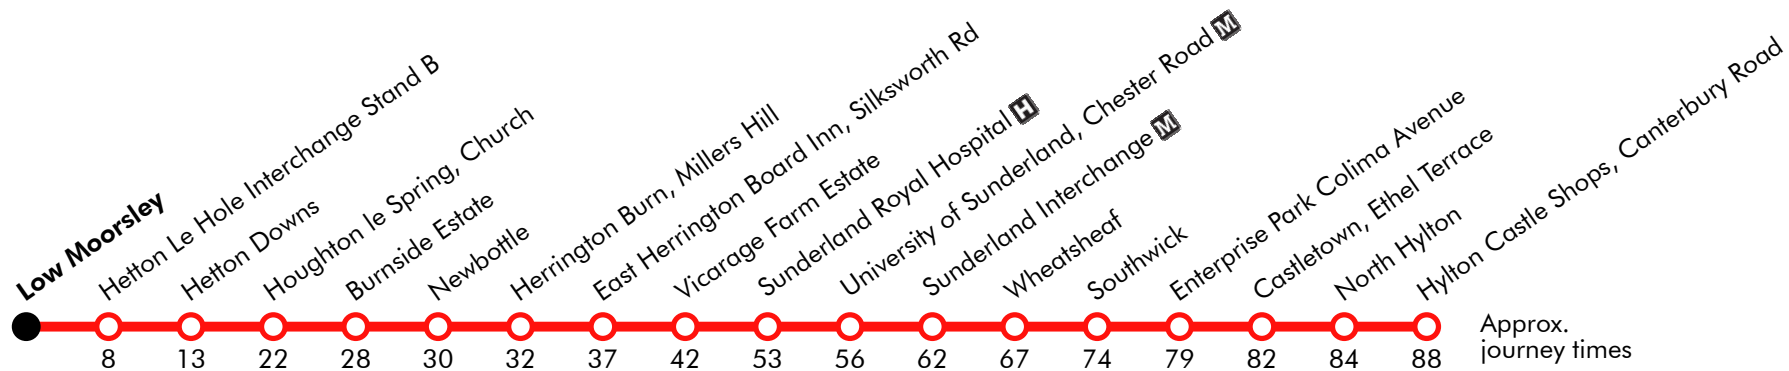

35A

Low Moorsley-Sunderland-Hylton Castle

Effective: 26/12/2018

Go North East: Black Cats

Boxing Day

Low Moorsley	0842		42		1442	1542	1642
Hetton Le Hole Interchange Stand B	0850		50		1450	1550	1650
Hetton Downs	0855		55		1455	1555	1655
Houghton le Spring, Church	arr 0903		03		1503	1603	1703
Houghton le Spring, Church	dep 0904		04		1504	1604	1704
Burnside Estate	0910		10		1510	1610	1710
Newbottle	0912		12		1512	1612	1712
Herrington Burn, Millers Hill	0914	Then at these mins. past the hour	14		1514	1614	1714
East Herrington Board Inn, Silksworth Rd	0919		19		1519	1619	1719
Vicarage Farm Estate	0924		24	until	1524	1624	1724
Sunderland Royal Hospital	0935		35		1535	1635	1735
University of Sunderland, Chester Road	0938		38		1538	1638	1738
Sunderland Interchange	arr 0941	41		1541	1641	1741	
Sunderland Interchange	dep 0944	44		1544	1644	1744	
Wheatshaeaf	0949	49		1549	1649	1749	
Southwick	0956	56		1556	1656	1756	
Enterprise Park Colima Avenue	1001	01		1601	1701	1801	
Castletown, Ethel Terrace	1004	04		1604	1704	1804	
North Hylton	1006	06		1606	1706	1806	
Hylton Castle Shops, Canterbury Road	1010	10		1610	1710	1810	

Via: Front Street, Moorsley Road, Nidderdale Avenue, Mardale Street, Bedale Street, The Crescent, Park View, Caroline Street, Regent Street, Lady Street, Lindsay Street, Lowdowns Road, Church Road, Regent Street, Houghton Road, Hetton Road, The Broadway, Newbottle Street, Brinkburn Crescent, Blind Lane, Coaley Lane, Front Street, Philadelphia Lane, Millers Hill, Southburn Terrace, St Aidans Terrace, Herrington Road, Silksworth Road, Silksworth Terrace, Blind Lane, Miller Terrace, Warwick Terrace, Durham Terrace, Silksworth Lane, Queen Alexandra Road, Barnes Park Road, Ormonde Street, Chester Road, Park Lane, Vine Place, Fawcett Street, Wheatshaeaf, Southwick Road, Sunderland Road, North Hylton Road, North Hylton Road, Castletown Lane, Castletown Way, Colima Avenue, Chaffinch Road, East View, Chaffinch Road, Ethel Terrace, Grange Road, Hylton Castle Road, Craigavon Road, Cranleigh Road, Canterbury Road