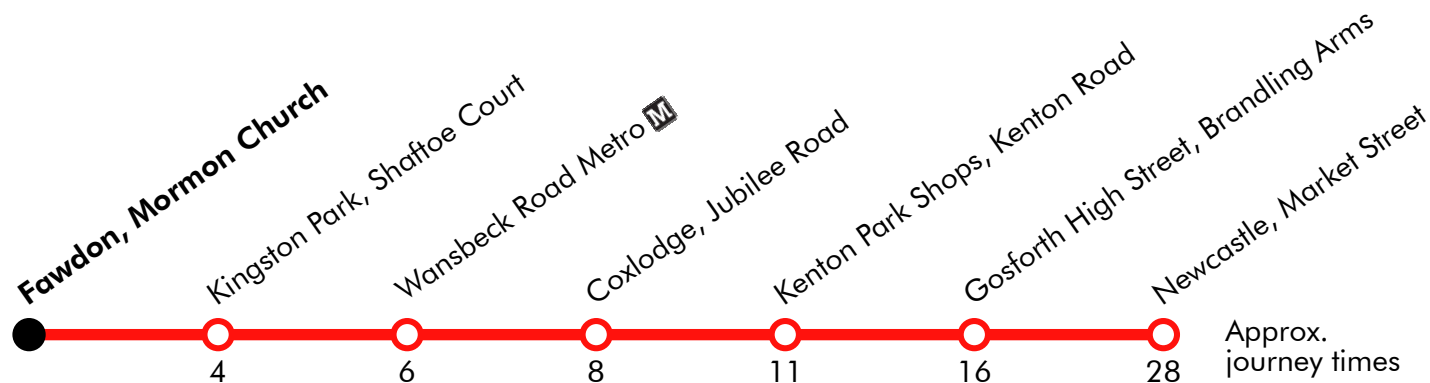

35

Fawdon - Coxlodge - Kenton Park Shops - Gosforth - Newcastle

Stagecoach

Effective from: 24/03/2019

Monday to Friday

Fawdon, Mormon Church	0630	0720	0750	0820	0900	0930	Then at these mins. past the hour	00 30	until	1400	1430	1505	1540	1615	1650	1720
Kingston Park, Shaftoe Court	0633	0724	0754	0824	0904	0934		04 34		1404	1434	1509	1544	1619	1654	1724
Wansbeck Road Metro	0636	0727	0757	0827	0907	0937		07 37		1407	1437	1512	1547	1622	1657	1727
Coxlodge, Jubilee Road	0637	0728	0758	0828	0908	0938		08 38		1408	1438	1513	1548	1623	1658	1728
Kenton Park Shops, Kenton Road	0641	0732	0802	0832	0912	0942		12 42		1412	1442	1517	1552	1627	1702	1732
Gosforth High Street, Brandling Arms	0645	0736	0806	0836	0916	0946		16 46		1416	1446	1521	1556	1631	1706	1736
Newcastle, Market Street	0657	0748	0828	0858	0928	0958		28 58		1428	1458	1533	1608	1643	1718	1748

Monday to Friday (continued)

Fawdon, Mormon Church	1755
Kingston Park, Shaftoe Court	1759
Wansbeck Road Metro	1802
Coxlodge, Jubilee Road	1803
Kenton Park Shops, Kenton Road	1807
Gosforth High Street, Brandling Arms	1811
Newcastle, Market Street	1823