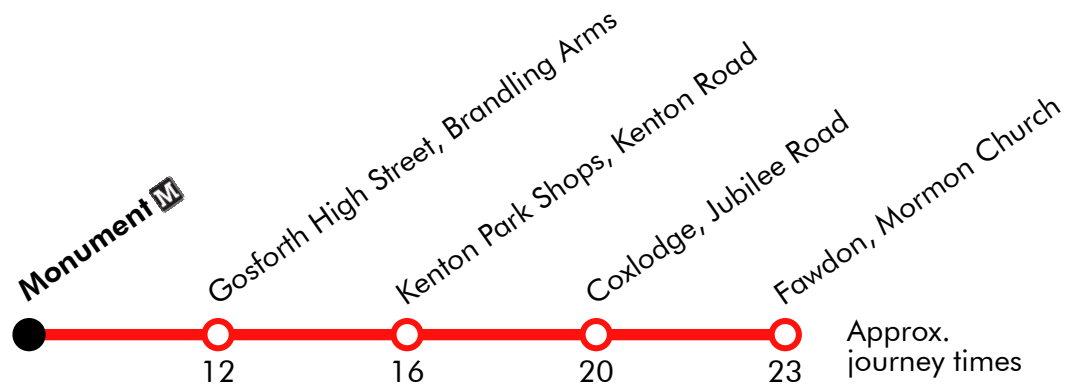

35

Newcastle - Coxlodge - Kenton Park Shops - Gosforth - Fawdon

Stagecoach

Effective from: 24/03/2019

Monday to Friday

Monument-Pilgrim Street	0658	0752	0834	0904	0934	Then at these mins. past the hour	04	34	until	1334	1404	1434	1509	1544	1619	1649	1724
Gosforth High Street, Brandling Arms	0708	0803	0846	0916	0946		16	46		1346	1416	1446	1521	1556	1631	1701	1736
Kenton Park Shops, Kenton Road	0713	0808	0851	0921	0951		21	51		1351	1421	1451	1526	1601	1636	1706	1741
Coxlodge, Jubilee Road	0716	0811	0854	0924	0954		24	54		1354	1424	1454	1529	1604	1639	1709	1744
Fawdon, Mormon Church	0720	0815	0858	0928	0958		28	58		1358	1428	1458	1533	1608	1643	1713	1748
Wansbeck Road Metro	....	....	....	....	....	....	....	....	....	....	....	....	....	....	....	....	....

Monday to Friday (continued)

Monument-Pilgrim Street	1754	1829
Gosforth High Street, Brandling Arms	1806	1841
Kenton Park Shops, Kenton Road	1811	1846
Coxlodge, Jubilee Road	1814	1849
Fawdon, Mormon Church	1818	1853
Wansbeck Road Metro	1824	1859