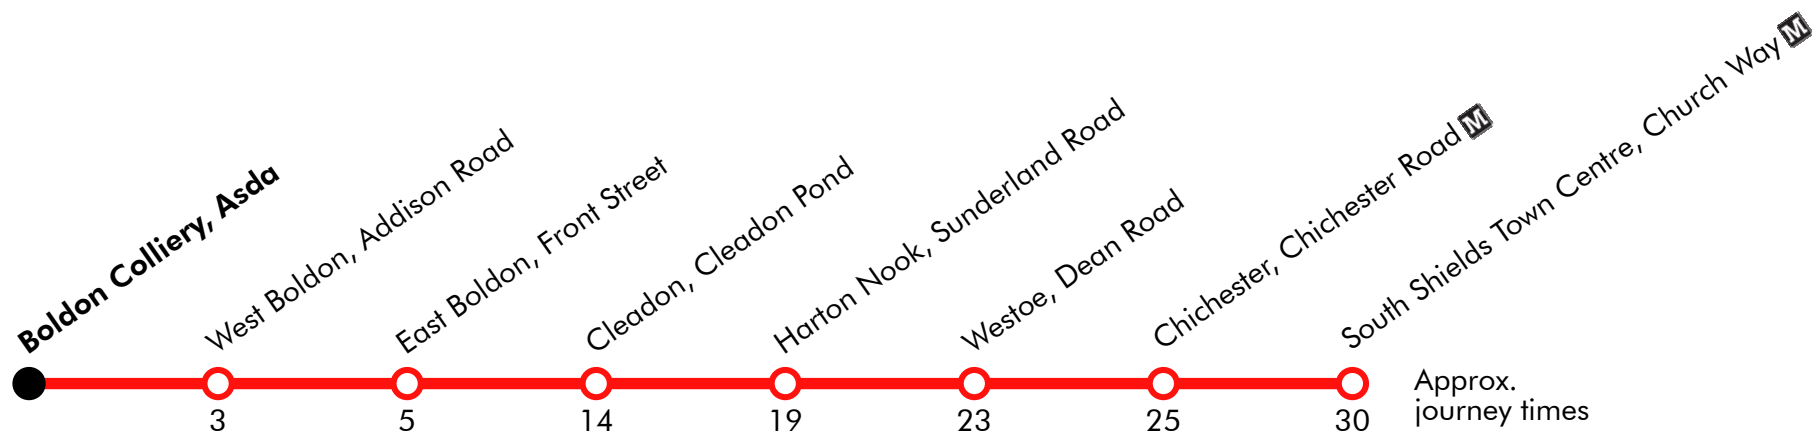

30

Fellgate/Boldon - Cleadon - Harton Nook - South Shields Stagecoach

Effective from: 24/03/2019

Monday to Friday

Durham Drive, Fellgate Avenue	....	....	....		....		....	....	....	....	2019	2219
Fellgate Metro	....	....	....		....		....	....	....	....	2021	2221
Fellgate	....	....	....		....		....	....	....	....	2024	2224
Boldon Colliery, Asda	0720	0823	0936	Then at these mins. past the hour	36	until	1536	1645	1745	1843		
West Boldon, Addison Road	0723	0826	0939		39		1539	1648	1748	1847	2033	2233
East Boldon, Front Street	0725	0828	0941		41		1541	1650	1750	1849	2035	2235
Cleadon, Cleadon Pond	0734	0837	0950		50		1550	1659	1759	1857	2043	2243
Harton Nook, Sunderland Road	0739	0842	0955		55		1555	1704	1804	1902	2048	2248
Westoe, Imeary Street											2052	2252
Westoe, Dean Road	0743	0846	0959		59		1559	1708	1808	1906		
Chichester, Chichester Road	0745	0848	1001	01	1601	1710	1810	1907				
South Shields Town Centre, Church Way	0750	0853	1006	06	1606	1715	1815	1912	2057	2257