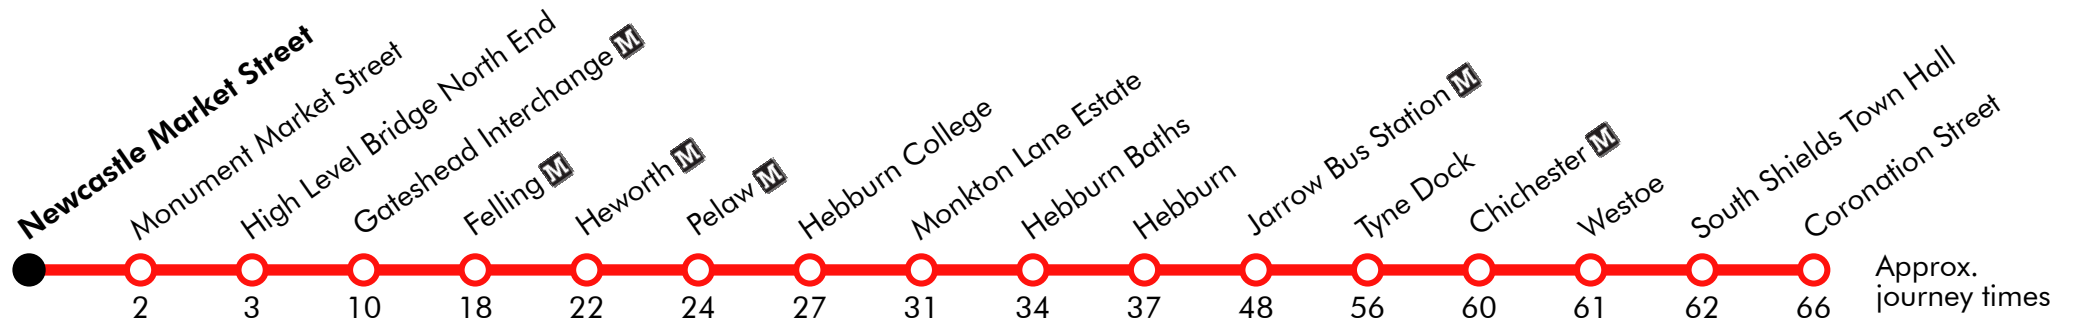

Via: Coronation Street, Chapter Row, Keppel Street, Fowler Street, Westoe Road, Chichester Road, Stanhope Parade, Stanhope Road, Temple Park Road, Harton Lane, Green Lane, Wenlock Road, Dame Flora Robson Avenue, Perth Avenue, Edinburgh Road, Leam Lane, Hedworth Lane, Primrose Terrace, Valley View, York Avenue, Bede Burn Road, Park Road, Albert Road, Jarrow Bus Station

Via: Jarrow Bus Station, Albert Road, Park Road, Bede Burn Road, York Avenue, Valley View, Primrose Terrace, Roman Road, Leam Lane, Edinburgh Road, Perth Avenue, Dame Flora Robson Avenue, Wenlock Road, Green Lane, Harton Lane, Temple Park Road, Stanhope Road, Stanhope Parade, Chichester Road, Westoe Road, Fowler Street, Coronation Street

Via: Coronation Street, Chapter Row, Fowler Street, Westoe Road, Dean Road, Barnes Road, South Eldon Street, Slake Terrace, Jarrow Road, Swinburn Street, Straker Street, Church Bank, High Street, Priors Road, Chaytor Street, Jarrow Bus Station, Albert Road, Victoria Road, Hedgeley Road, Station Road, Campbell Park Road, Finchale Road, Monkton Lane Estate, Finchale Road, Mill Lane, Victoria Road West, Shields Road, Sunderland Road, High Street, Jackson Street, West Street, Hills Street, Market Street

Via: Market Street, Market Street, St Nicholas Street, Wellington Street, West Street, Jackson Street, High Street, Sunderland Road, Shields Road, Victoria Road West, Mill Lane, Finchale Road, Campbell Park Road, Victoria Road, Station Road, Hedgeley Road, Victoria Road East, Albert Road, Jarrow Bus Station, Ellison Street, Chaytor Street, Pearson Place, High Street, Church Bank, Swinburne Street, Jarrow Road, Slake Terrace, South Eldon Street, Dean Road, Imeary Street, Westoe Road, Coronation Street