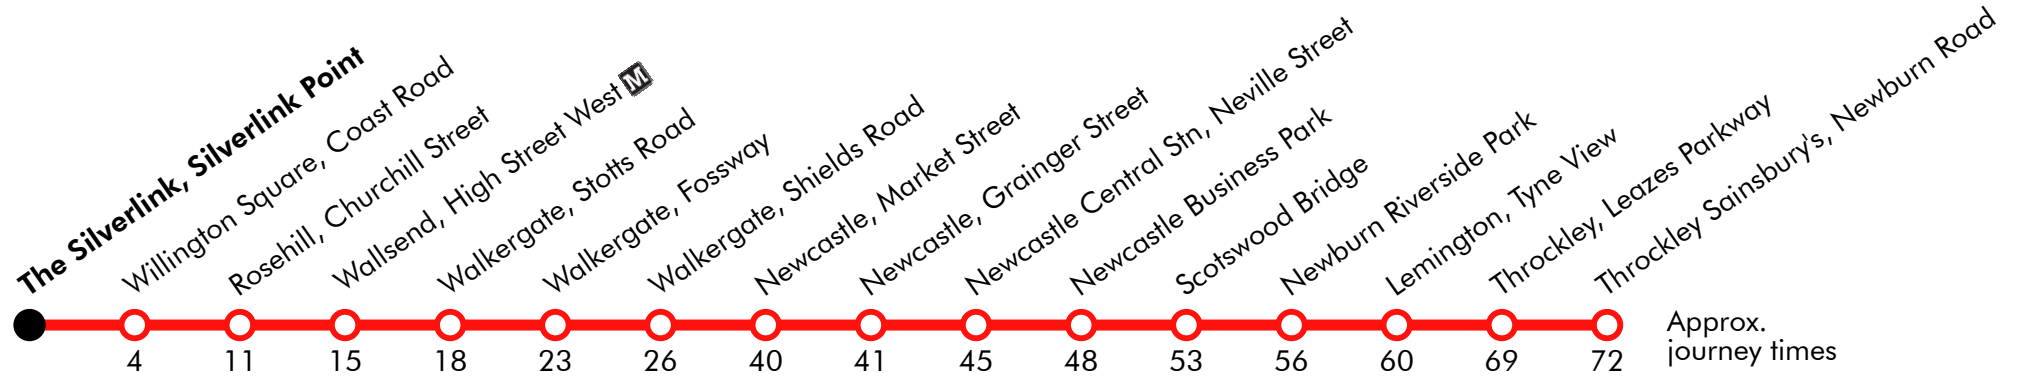

## Boxing Day

The Silverlink, Silverlink Point	....	....	....	1040	1110	1140		10	40		1610	1640	1710	1740
Willington Square, Coast Road	0914	0944	1014	1044	1114	1144		14	44		1614	1644	1714	1744
Rosehill, Churchill Street	0921	0951	1021	1051	1121	1151		21	51		1621	1651	1721	1751
Wallsend, High Street West	0925	0955	1025	1055	1125	1155		25	55		1625	1655	1725	1755
Walkergate, Stotts Road	0928	0958	1028	1058	1128	1158		28	58		1628	1658	1728	1758
Walkergate, Fossway	0933	1003	1033	1103	1133	1203	Then at these mins. past the hour	33	03	until	1633	1703	1733	1803
Walkergate, Shields Road	0936	1006	1036	1106	1136	1206		36	06		1636	1706	1736	1806
Newcastle, Market Street	0950	1020	1050	1120	1150	1220		50	20		1650	1720	1750	....
Newcastle, Grainger Street	0951	1021	1051	1121	1151	1221		51	21		1651	1721	1751	....
Newcastle Central Stn, Neville Street	0955	1025	1055	1125	1155	1225		55	25		1655	1725	1755	....
Newcastle Business Park	0958	1028	1058	1128	1158	1228		58	28		1658	1728	1758	....
Scotswood Bridge	1003	1033	1103	1133	1203	1233		03	33		1703	1733	1803	....
Newburn Riverside Park	1006	1036	1106	1136	1206	1236		06	36		1706	1736	1806	....
Lemington, Tyne View	1010	1040	1110	1140	1210	1240		10	40		1710	1740	1810	....
Throckley, Leazes Parkway	1019	1049	1119	1149	1219	1249		19	49		1719	1749	1819	....
Throckley Sainsbury's, Newburn Road	1022	1052	1122	1152	1222	1252		22	52		1722	1752	1822	....

Via: The Silverlink, Coast Road, Churchill Street, Tynemouth Road, Lodge Terrace, High Street East, High Street West, Shields Road, Stotts Road, Fossway, Valentia Avenue, Shields Road, Fossway, Shields Road, New Bridge Street, Market Street, Grainger Street, Neville Street, Scotswood Road, William Armstrong Drive, Scotswood Road, Kingfisher Boulevard, Goldcrest Way, Kingfisher Boulevard, Scotswood Road, Northumberland Road, Lemington Road, High Street, Newburn Road, Hallow Drive, Leazes Parkway, Coach Road, Hexham Road, Newburn Road