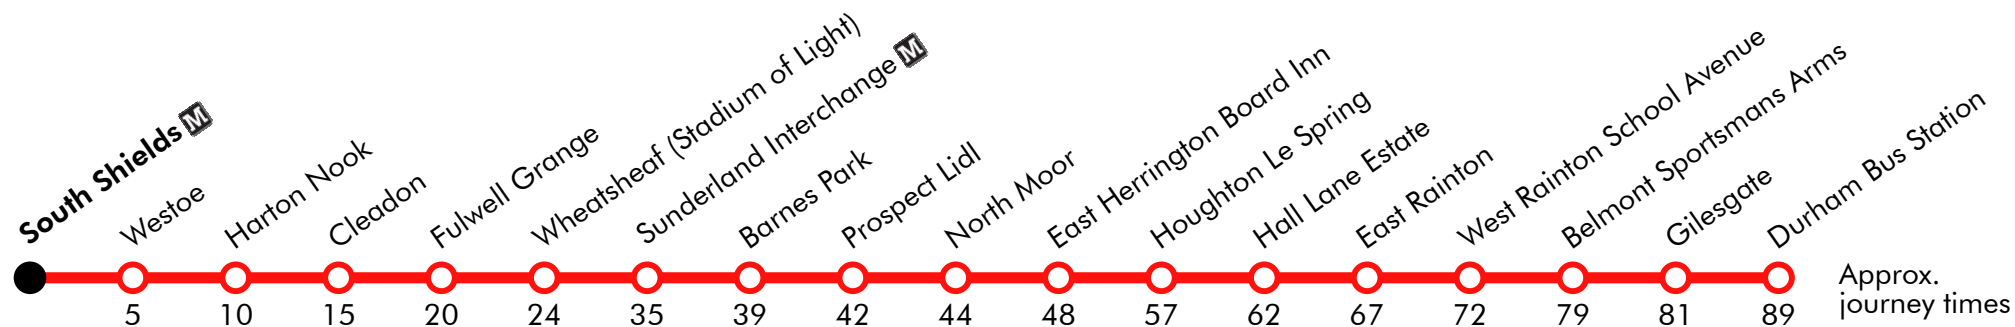

20

South Shields - Sunderland-Houghton-Durham

Effective: 26/12/2018

Go North East: Prince Bishops

Boxing Day

South Shields	0805	0835		05 35		1605	1635	1705	1750
Westoe	0810	0840		10 40		1610	1640	1710	1755
Harton Nook	0815	0845		15 45		1615	1645	1715	1800
Cleadon	0820	0850		20 50		1620	1650	1720	1805
Fulwell Grange	0825	0855		25 55		1625	1655	1725	1810
Wheatsheaf (Stadium of Light)	0829	0859		29 59		1629	1659	1729	1814
Sunderland Interchange	arr 0835	0905		35 05		1635	1705	1735	1820
Sunderland Interchange	dep 0840	0910	Then at these mins. past the hour	40 10		1640	1710	1740	1825
Barnes Park	0844	0914		44 14		1644	1714	1744	1829
Prospect Lidl	0847	0917		47 17	until	1647	1717	1747	1832
North Moor	0849	0919		49 19		1649	1719	1749	1834
East Herrington Board Inn	0853	0923		53 23		1653	1723	1753	1838
Houghton Le Spring	0902	0932		02 32		1702	1732	1802	1847
Hall Lane Estate	0907	0937		07 37		1707	1737	1807	1852
East Rainton	0912	0942		12 42		1712	1742	1812	1857
West Rainton School Avenue	0917	0947		17 47		1717	1747	1817	1902
Belmont Sportsmans Arms	0924	0954		24 54		1724	1754	1824	....
Gilesgate	0926	0956		26 56		1726	1756	1826	....
Durham Bus Station	0934	1004		34 04		1734	1804	1834	....

Via: Church Way, Keppel Street, Fowler Street, Westoe Road, Dean Road, Sunderland Road, Shields Road, Sunderland Road, Shields Road, Newcastle Road, Wheatsheaf, John Street, Holmeside, Park Lane, Burn Park Road, Durham Road, Queen Alexandra Road, Durham Road, A690, Durham Road, Houghton Cut Slip Road, Hillside Way, Newbottle Street, The Broadway, Lake Road, Market Place, Seaham Road, Gillas Lane, Gillas Lane East, Gillas Lane West, Durham Road, A690, Benridge Bank, Street not known, Benridge Bank, School Avenue, Front Street, A690, High Street, Broomside Lane, Sunderland Road, Gilesgate, A690 Leazes Road, Leazes Road, North Road

This information is provided by Nexus on behalf of Local Authorities, and is updated as and when changes occur. Nexus can accept no liability for any errors or omissions herein