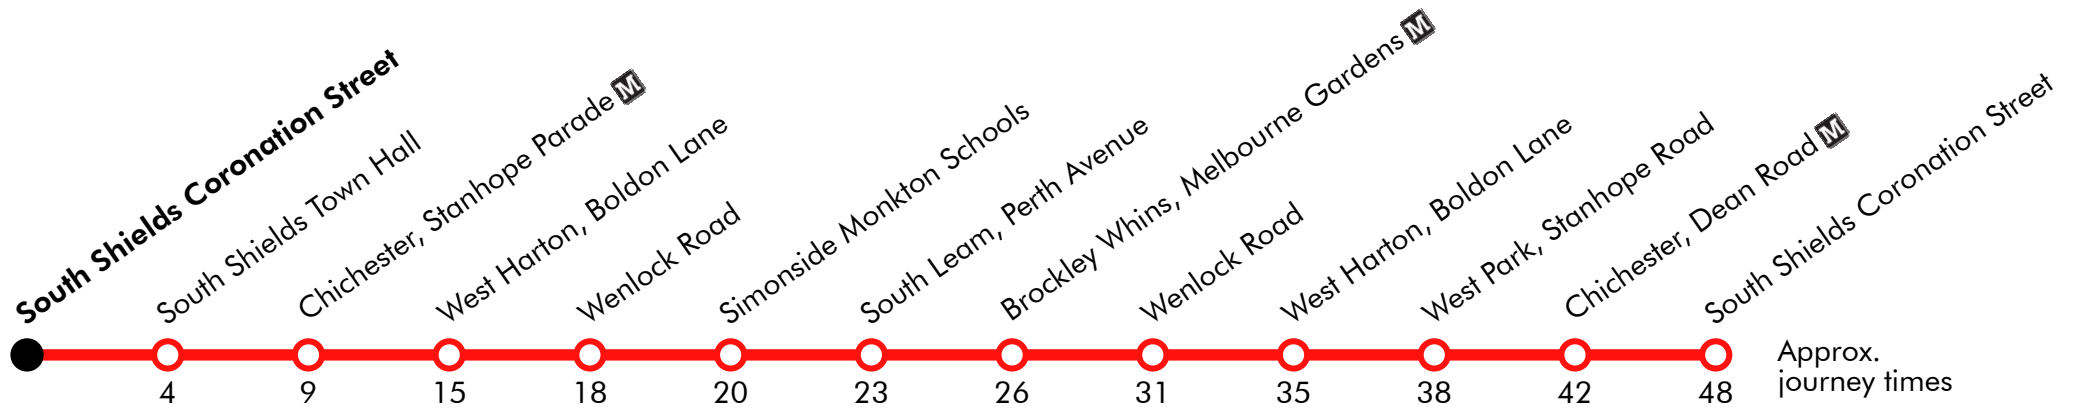

18

South Shields - Chichester - Brockley Whins - South Shields Stagecoach

Effective from: 24/03/2019

Monday to Friday

South Shields Coronation Street	....	0603	....	0652	0704	....	0724	....	0744	0754	0804	0819	0829	0839	0849	0859
South Shields Town Hall	....	0606	....	0655	0707	....	0728	....	0748	0758	0808	0823	0833	0843	0853	0903
Chichester, Stanhope Parade	....	0610	0638	0700	0712	0722	0734	0744	0754	0804	0814	0829	0839	0849	0859	0909
West Harton, Boldon Lane	....	0615	0643	0705	0717	0727	0740	0750	0800	0810	0820	0835	0845	0855	0905	0915
Wenlock Road-Monkton Avenue	....	0618	0646	0708	0720	0730	0743	0753	0803	0813	0823	0838	0848	0858	0908	0918
Simonside Monkton Schools	....	0619	0647	0709	0721	0731	0744	0754	0804	0814	0824	0839	0849	0859	0909	0919
South Leam, Perth Avenue	....	0623	0651	0713	0725	0735	0748	0758	0808	0818	0828	0843	0853	0903	0913	0923
Brockley Whins, Melbourne Gardens	0538	0625	0653	0715	0727	0737	0751	0801	0811	0821	0831	0846	0856	0906	0916	0926
Wenlock Road-Clive Street	0543	0630	0658	0720	0732	0742	0757	0807	0817	0827	0837	0852	0902	0912	0922	0932
West Harton, Boldon Lane	0545	0632	0700	0723	0735	0745	0800	0810	0820	0830	0840	0855	0905	0915	0925	0935
West Park, Stanhope Road	0548	0635	0703	0726	0738	0748	0803	0813	0823	0833	0843	0858	0908	0918	0928	0938
Chichester, Dean Road	0552	0639	0707	0731	0743	0753	0808	0818	0828	0838	0848	0903	0913	0923	0933	0943
South Shields Coronation Street	0559	0646	0714	0738	0750	0800	0815	0825	0835	0845	0855	0910	0920	0930	0940	0950