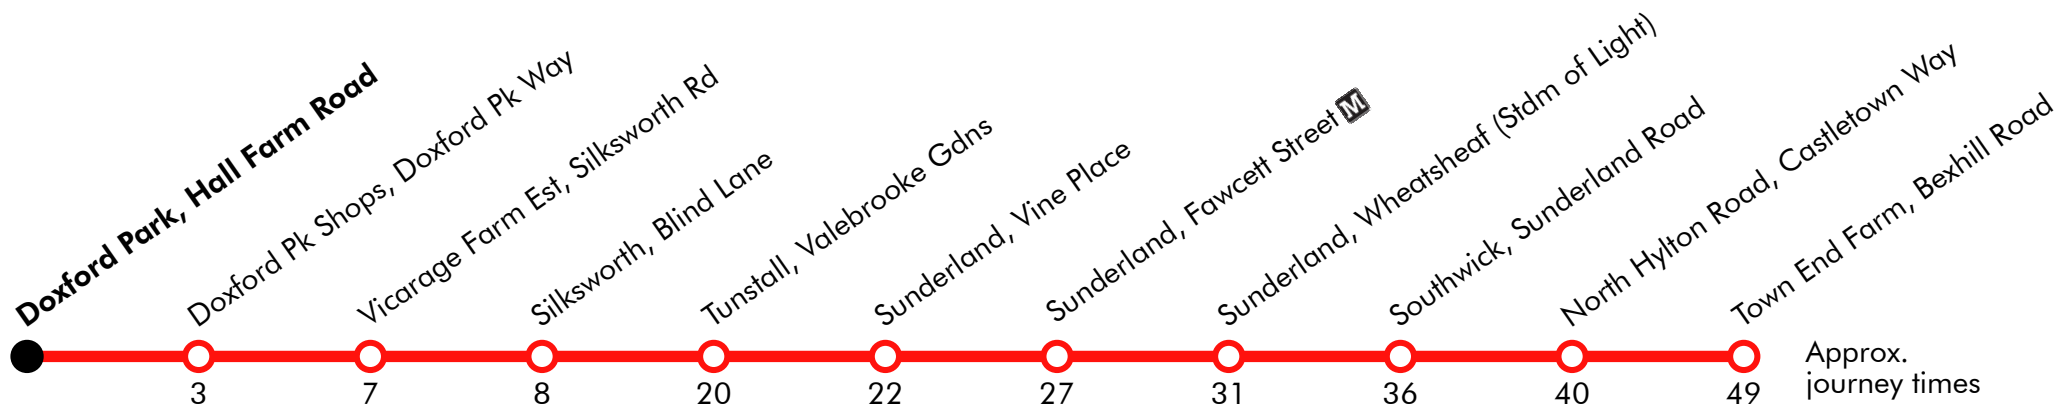

12

Doxford Park - Sunderland - Southwick - Town End Farm Stagecoach

Effective from: 24/03/2019

Monday to Friday

Doxford Park, Hall Farm Road	0711	0731	0751	0811	0839	0904	0924	0944	Then at these mins. past the hour	04	24	44	until	1604	1624	1644	1709
Doxford Pk Shops, Doxford Pk Way	0714	0734	0754	0814	0842	0907	0927	0947		07	27	47		1607	1627	1647	1712
Vicarage Farm Est, Silksworth Rd	0718	0738	0758	0818	0846	0911	0931	0951		11	31	51		1611	1631	1651	1716
Silksworth, Blind Lane	0719	0739	0759	0819	0847	0912	0932	0952		12	32	52		1612	1632	1652	1717
Tunstall, Valebrooke Gdns	0731	0751	0811	0831	0859	0924	0944	1004		24	44	04		1624	1644	1704	1729
Sunderland, Vine Place	0734	0754	0814	0834	0902	0927	0947	1007		27	47	07		1627	1647	1707	1732
Sunderland, Fawcett Street	0742	0802	0822	0842	0907	0932	0952	1012		32	52	12		1632	1652	1712	1737
Sunderland, Wheatshaeaf (Stdm of Light)	0746	0806	0826	0846	0911	0936	0956	1016		36	56	16		1636	1656	1716	1741
Southwick, Sunderland Road	0751	0811	0831	0851	0916	0941	1001	1021		41	01	21		1641	1701	1721	1746
North Hylton Road, Castletown Way	0755	0815	0835	0855	0920	0945	1005	1025		45	05	25		1645	1705	1725	1750
Town End Farm, Bexhill Road	0804	0824	0844	0904	0929	0954	1014	1034	54	14	34	1654	1714	1734	1759