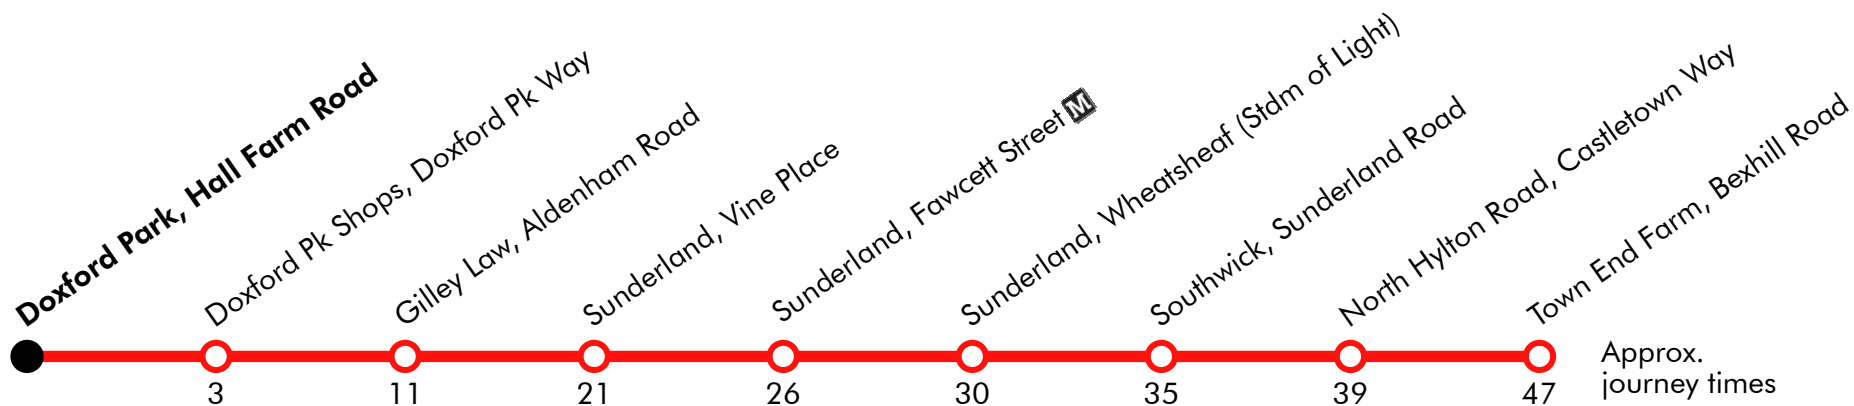

13

Doxford Park - Gilley Law - Sunderland - Southwick - Town End Farm Stagecoach

Effective from: 24/03/2019

Monday to Friday

Doxford Park, Hall Farm Road	....	....	....	0642	0702	0721	0741	0801	0821	0851	0914	0934	0954	1014	1034
Doxford Pk Shops, Doxford Pk Way	....	....	....	0645	0705	0724	0744	0804	0824	0854	0917	0937	0957	1017	1037
Doxford International, Admiral Way	....	....	....												
Gilley Law, Aldenham Road	....	....	....	0651	0711	0733	0753	0813	0833	0903	0926	0946	1006	1026	1046
Sunderland, Vine Place	....	....	....	0702	0722	0744	0804	0824	0844	0914	0937	0957	1017	1037	1057
Sunderland, Fawcett Street	0616	0636	0656	0704	0724	0752	0812	0832	0852	0922	0942	1002	1022	1042	1102
Sunderland, Wheatshaeaf (Stdm of Light)	0619	0639	0659	0707	0727	0756	0816	0836	0856	0926	0946	1006	1026	1046	1106
Southwick, Sunderland Road	0623	0643	0703	0711	0731	0801	0821	0841	0901	0931	0951	1011	1031	1051	1111
North Hylton Road, Castletown Way	0627	0647	0707	0715	0735	0805	0825	0845	0905	0935	0955	1015	1035	1055	1115
Town End Farm, Bexhill Road	0636	0656	0716	0724	0744	0814	0834	0854	0914	0944	1004	1024	1044	1104	1124