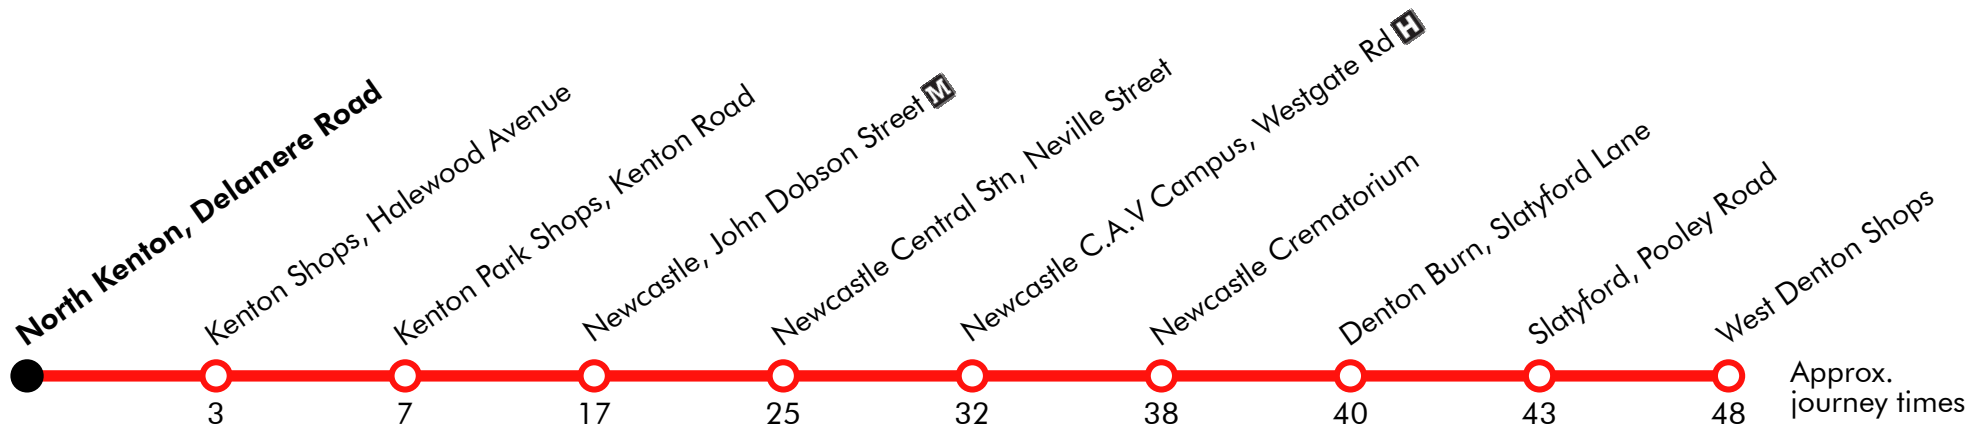

11

North Kenton - Newcastle - West Denton

Stagecoach

Effective from: 24/03/2019

Monday to Friday

North Kenton, Delamere Road	0605	0636	0701	0721	0741	0801	0821	0841	0906	0926	0946		06	26	46		1406
Kenton Shops, Halewood Avenue	0608	0639	0705	0725	0745	0805	0825	0845	0910	0930	0950		10	30	50		1410
Kenton Park Shops, Kenton Road	0611	0642	0709	0729	0749	0809	0829	0849	0914	0934	0954	Then at these mins. past the hour	14	34	54		1414
Newcastle, John Dobson Street	0620	0651	0720	0740	0800	0820	0840	0900	0925	0945	1005		25	45	05		1425
Newcastle Central Stn, Neville Street	0627	0658	0728	0748	0813	0833	0853	0913	0933	0953	1013		33	53	13	until	1433
Newcastle C.A.V Campus, Westgate Rd	0633	0704	0735	0756	0821	0841	0901	0921	0941	1001	1021	41	01	21		1441	
Newcastle Crematorium	0638	0709	0741	0803	0828	0848	0908	0928	0948	1008	1028	48	08	28		1448	
Denton Burn, Slatyford Lane	0640	0711	0743	0805	0830	0850	0910	0930	0950	1010	1030	50	10	30		1450	
Slatyford, Pooley Road	0643	0715	0747	0809	0834	0854	0914	0934	0954	1014	1034	54	14	34		1454	
West Denton Shops	0648	0719	0753	0815	0840	0900	0920	0940	1000	1020	1040		00	20	40		1500