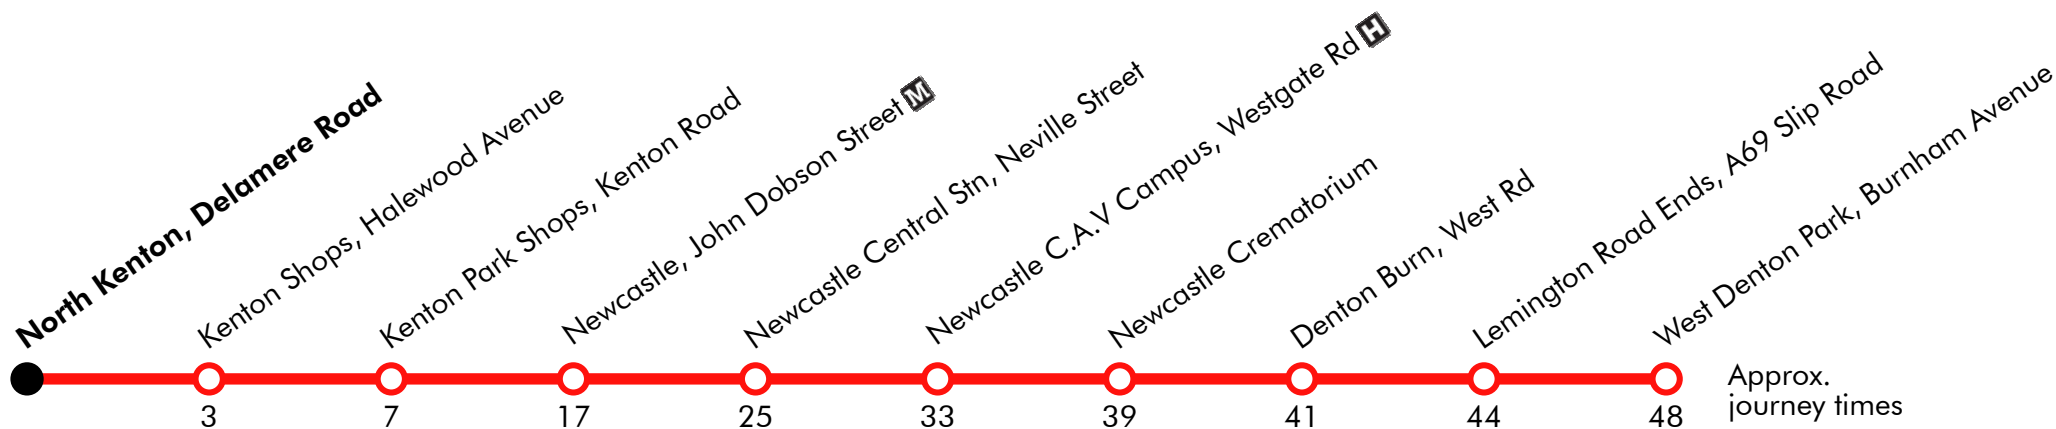

10

North Kenton - Newcastle - Denton Burn - West Denton Park Stagecoach

Effective from: 24/03/2019

Monday to Friday

North Kenton, Delamere Road	0618	0650	0711	0731	0751	0811	0831	0851	0916	0936	0956	Then at these mins. past the hour	16	36	56	until	1516
Kenton Shops, Halewood Avenue	0621	0654	0715	0735	0755	0815	0835	0855	0920	0940	1000		20	40	00		1520
Kenton Park Shops, Kenton Road	0624	0658	0719	0739	0759	0819	0839	0859	0924	0944	1004		24	44	04		1524
Newcastle, John Dobson Street	0633	0709	0730	0750	0810	0830	0850	0910	0935	0955	1015		35	55	15		1535
Newcastle Central Stn, Neville Street	0640	0717	0738	0803	0823	0843	0903	0923	0943	1003	1023		43	03	23		1543
Newcastle C.A.V Campus, Westgate Rd	0646	0724	0746	0811	0831	0851	0911	0931	0951	1011	1031		51	11	31		1551
Newcastle Crematorium	0651	0730	0753	0818	0838	0858	0918	0938	0958	1018	1038		58	18	38		1558
Denton Burn, West Rd-Broadwood Rd	0653	0732	0755	0820	0840	0900	0920	0940	1000	1020	1040		00	20	40		1600
Lemington Road Ends, A69 Slip Road	0656	0735	0758	0823	0843	0903	0923	0943	1003	1023	1043		03	23	43		1603
West Denton Park, Burnham Avenue	0700	0739	0802	0827	0847	0907	0927	0947	1007	1027	1047		07	27	47		1607