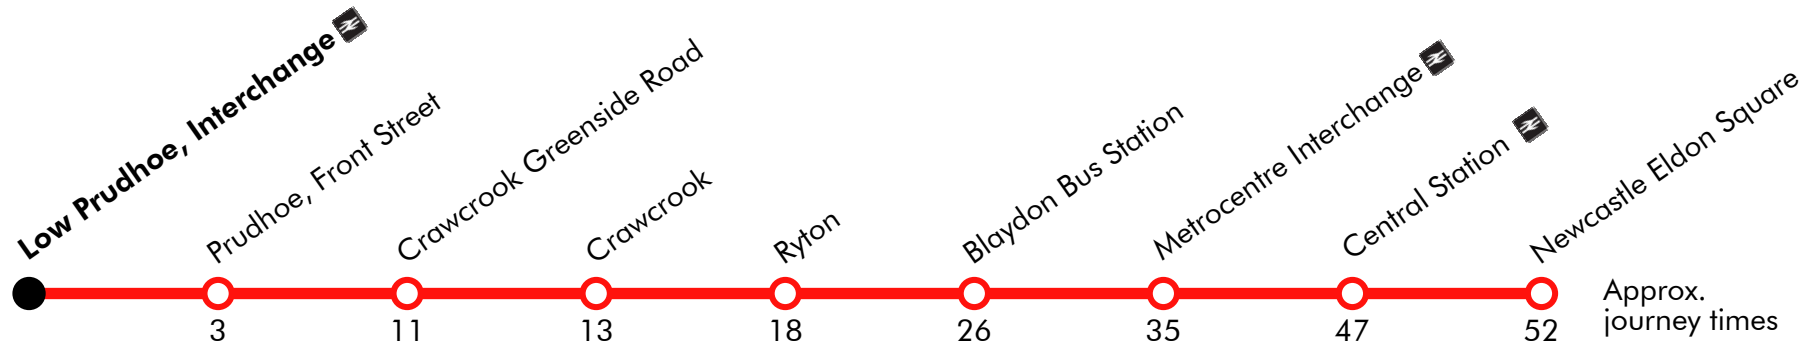

10B

Prudhoe - Blaydon - Newcastle

Effective: 26/12/2018

Go North East: Tyne Valley Ten

Boxing Day

Low Prudhoe, Interchange	0752	0921		21		1721	1831	2001	2101	2201
Prudhoe, Front Street	0755	0924		24		1724	1834	2004	2104	2204
Crawcrook Greenside Road	0803	0932	Then at these mins. past the hour	32		1732	1842	2012	2112	2212
Crawcrook	0805	0934		34		1734	1844	2014	2114	2214
Ryton	0810	0939		39	until	1739	1849	2019	2119	2219
Blaydon Bus Station	0817	0948		48		1748	1858	2028	2128	2228
Metrocentre Interchange	<i>arr</i> 0824	0955		55		1755	1905	2035	2135	2235
Metrocentre Interchange	<i>dep</i> 0826	0957	57		1757	1907	2037	2137	2237	
Central Station - Clayton Street West	0835	1009		09		1809	1918	2048	2148	2248
Newcastle Eldon Square	0839	1014		14		1814	1922	2052	2152	2252

Via: Princess Way, Station Road, Front Street, B6395, Stonyflat Bank, B6395, Hexham Road, Greenside Road, Main Street, Main Road, Stella Bank, Stella Road, Blaydon Bus Station, Chainbridge Road, Riverside Way, Scotswood View, St Omers Road, Colliery Road, Derwentwater Road, Clayton Street West, Newgate Street, Percy Street