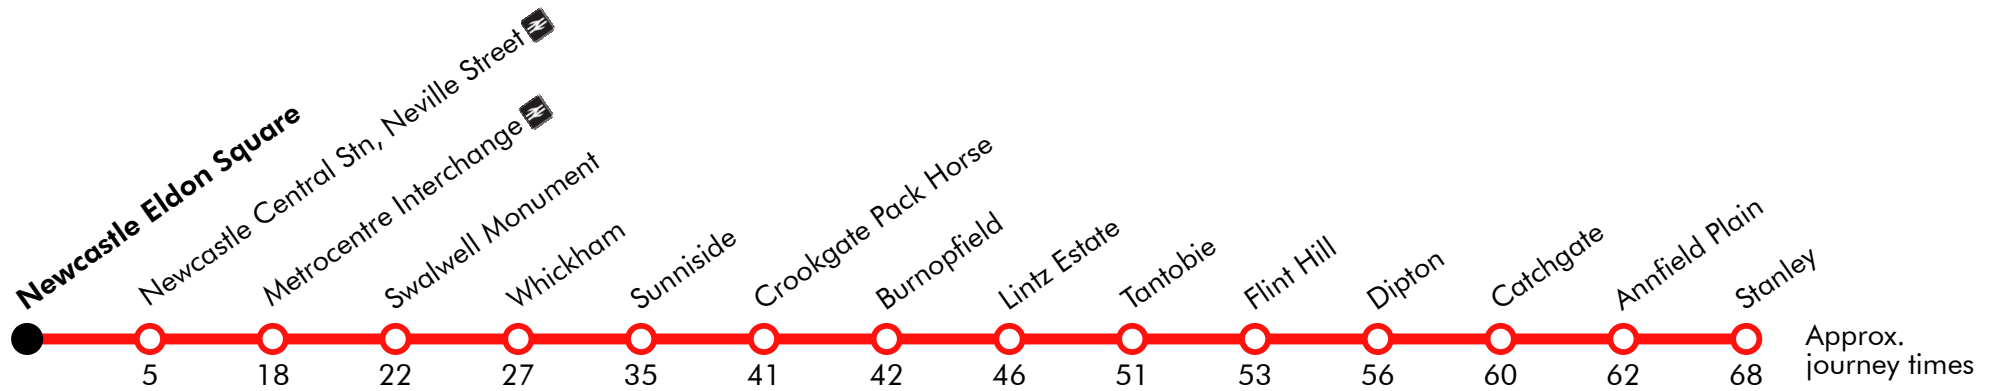

6A

Newcastle-Metrocentre-Stanley

Effective from: 26/12/2018

GNE: ToonLink

Boxing Day

Newcastle Eldon Square		1830	1930	2030	2130	2230
Newcastle Central Stn, Neville Street		1836	1936	2036	2136	2236
Metrocentre Interchange	arr	1848	1948	2047	2147	2247
Metrocentre Interchange	dep	1849	1949	2048	2148	2248
Swalwell Monument		1853	1953	2052	2152	2252
Whickham		1858	1958	2057	2157	2257
Sunniside		1906	2006	2105	2205	2305
Crookgate Pack Horse		1912	2012	2111	2211	2311
Burnopfield		1913	2013	2112	2212	2312
Lintz Estate		1917	2017	2116	2216	2316
Tantobie		1922	2022	2121	2221	2322
Flint Hill		1925	2025	2123	2223	2323
Dipton		1928	2028	2126	2226	2326
Catchgate		1932	2032	2130	2230	2330
Annfield Plain	arr	1934	2034	2130	2230	2330
Annfield Plain	dep	1934	2034	2132	2232	2332
Stanley		1940	2040	2138	2238	2338

Via: Percy Street, Newgate Street, Neville Street, Askew Road West, Team Street, Gas Works Bridge Road, Colliery Road, St Omers Road, Scotswood View, Marconi Way, Hexham Road, Swalwell Bank, Whickham Bank, Front Street, Broom Lane, Sunniside Road, Broadway, Burnthouse Lane, Kingsway, Church Street, Lobley Hill Road, A692, Front Street, B6310, Front Street, Thornhill Gardens, Syke Road, B6173, B6311, B6311 - Front Street, B6311, Flint Hill Bank, Front Street, Co-operative Terrace, Delight Bank, Fondlyset Lane, B6168 - North Road, B6168 - Annfield Terrace, B6168 - Tollgate Terrace, Library Terrace, New Front Street, Front Street, Station Road, Durham Road, South View, Shieldrow Lane, Hardy Terrace, Shieldrow Lane, A693, Mary Street

This information is provided by Nexus on behalf of Local Authorities, and is updated as and when changes occur. Nexus can accept no liability for any errors or omissions herein