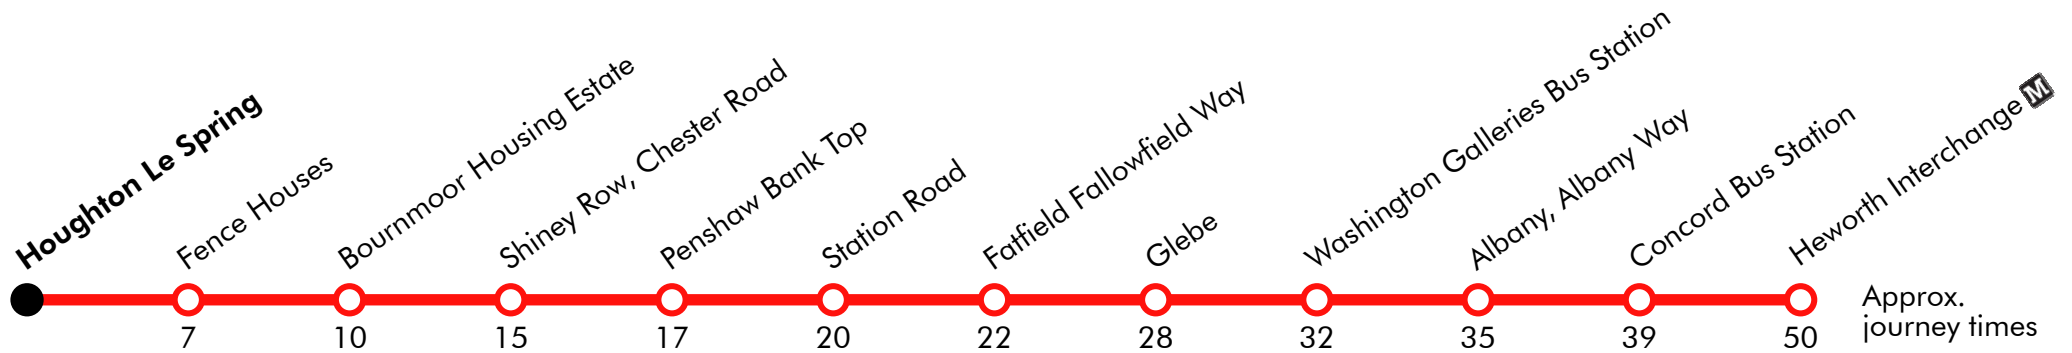

4

Houghton-Le-Spring-Washington-Heworth Interchange

Effective: 26/12/2018

Go North East: Connections 4

Boxing Day

Houghton Le Spring	0848	0948		48		1648
Fence Houses	0855	0955		55		1655
Bournmoor Housing Estate	0858	0958		58		1658
Shiney Row, Chester Road	0903	1003		03		1703
Penshaw Bank Top	0905	1005	Then	05		1705
Station Road	0908	1008	at	08		1708
Fatfield Fallowfield Way	0810	0840	0910	0930	0950	1010	these	30	50	10	until	1630	1650	1710	1730
Glebe	0816	0846	0916	0936	0956	1016	mins.	36	56	16		1636	1656	1716	1736
Washington Galleries Bus Station	arr	0818	0848	0918	0938	0958	past	38	58	18	1638	1658	1718	1738	
Washington Galleries Bus Station	dep	0820	0850	0920	0940	1000	the	40	00	20	1640	1700	1720	1740	
Albany, Albany Way		0823	0853	0923	0943	1003	hour	43	03	23	1643	1703	1723	1743	
Concord Bus Station	arr	0826	0856	0926	0946	1006		46	06	26	1646	1706	1726	1746	
Concord Bus Station	dep	0827	0857	0927	0947	1007		47	07	27	1647	1707	1727	1747	
Heworth Interchange		0838	0908	0938	0958	1018		58	18	38	1658	1718	1738	1758	

Via: The Broadway, Dairy Lane, North View Terrace, Front Street, Bournmoor, Chester Road, Station Road, Worm Hill Terrace, Fallowfield Way, Newriggs, Fatfield Road, Parkway, Newstead Court, Police Link Road, Galleries, Town Centre Access Road, Albany Way, Blue House Lane, Victoria Road, Heworth Road, Stephenson Road, Northumberland Way, Lingey Lane, Lingey Lane, A6115, Felling Bypass, Sunderland Road

Via: Sunderland Road, Felling Bypass, Sunderland Road, Lingey Lane, New Road, A195, Stephenson Road, Heworth Road, Victoria Road, Albany Way, Town Centre Access Road, Galleries, Police Link Road, Newstead Court, Parkway, Fatfield Road, Newriggs, Fallowfield Way, Worm Hill Terrace, Station Road, Chester Road, Un-named Road, A1052, Front Street, Station Avenue N, Front Street, North View Terrace, Burn Park Road, Newbottle Street, The Broadway