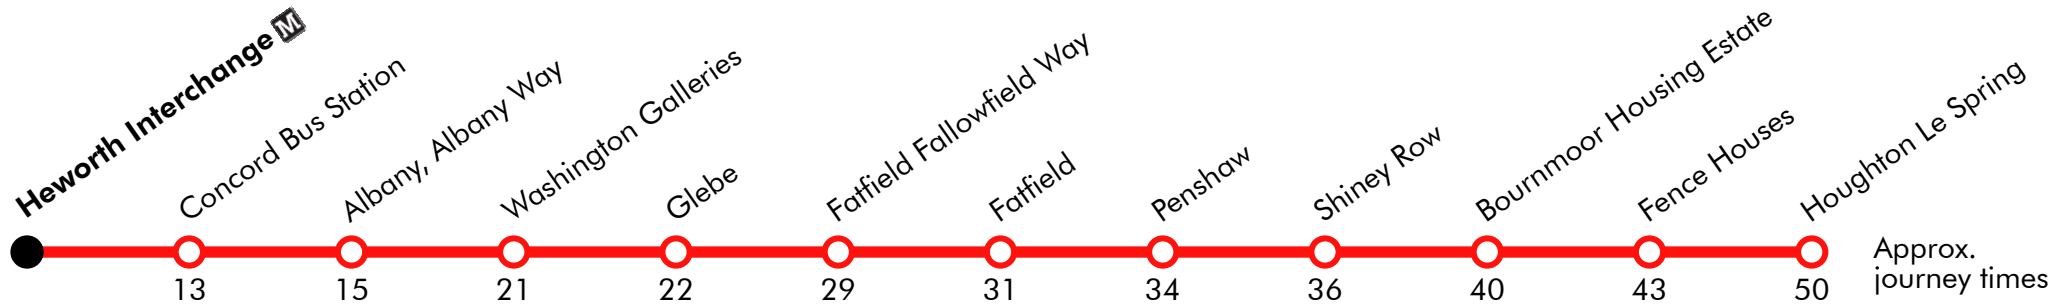

4 Heworth Interchange-Washington-Houghton-Le-Spring GNE: Connections 4

Effective from: 26/12/2018

Boxing Day

Heworth Interchange	0841	0911	0941	1001	1021	1041		01	21	41		1701	1721	1741	1801	....
Concord Bus Station	<i>arr</i> 0853	0923	0953	1013	1033	1053		13	33	53		1713	1733	1753	1813	....
Concord Bus Station	<i>dep</i> 0854	0924	0954	1014	1034	1054		14	34	54		1714	1734	1754	1814	....
Albany, Albany Way	0856	0926	0956	1016	1036	1056		16	36	56		1716	1736	1756	1816	....
Washington Galleries	<i>arr</i> 0900	0930	1000	1020	1040	1100	Then at these mins. past the hour	20	40	00		1720	1740	1800	1820	....
Washington Galleries	<i>dep</i> 0902	0932	1002	1022	1042	1102		22	42	02		1722	1742	1802	1822	....
Glebe	0903	0933	1003	1023	1043	1103		23	43	03	until	1723	1743	1803	1823	1852
Fatfield Fallowfield Way	0910	0940	1010	1030	1050	1110	30	50	10	1730		1750	1810	1830	1900	
Fatfield	0912	....	1012	....	....	1112		....	....	12		....	....	1812	....	....
Penshaw	0915	....	1015	....	....	1115		....	....	15		....	....	1815	....	....
Shiney Row	0917	....	1017	....	....	1117		....	....	17		....	....	1817	....	....
Bournmoor Housing Estate	0921	....	1021	....	....	1121		....	....	21		....	....	1821	....	....
Fence Houses	0924	....	1024	....	....	1124		....	....	24		....	....	1824	....	....
Houghton Le Spring	0931	....	1031	....	....	1131		....	....	31		....	....	1831	....	....

Via: Sunderland Road, Felling Bypass, Sunderland Road, Lingey Lane, New Road, A195, Stephenson Road, Heworth Road, Victoria Road, Albany Way, Town Centre Access Road, Galleries, Police Link Road, Newstead Court, Parkway, Fatfield Road, Newriggs, Fallowfield Way, Worm Hill Terrace, Station Road, Chester Road, Un-named Road, A1052, Front Street, Station Avenue N, Front Street, North View Terrace, Burn Park Road, Newbottle Street, The Broadway