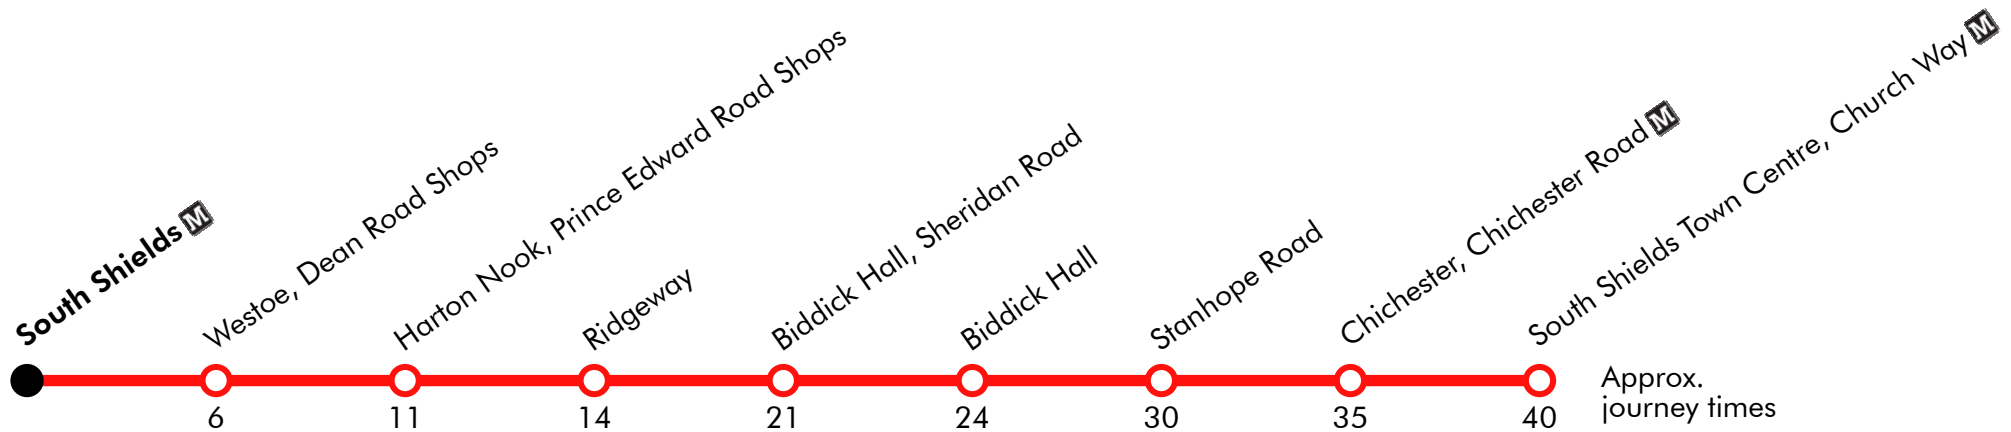

## Boxing Day

South Shields	....	....	1043	1113	1143	Then at	13	43	until	1543	1613	1643	1713	1743
Chichester, Chichester Road	0949	1019	1049	1119	1149		19	49		1549	1619	1649	1719	1749
West Harton	0954	1024	1054	1124	1154	these mins. past the hour	24	54		1554	1624	1654	1724	1754
Biddick Hall, Sheridan Road	0959	1029	1059	1129	1159		29	59		1559	1629	1659	1729	1759
Whiteleas	1006	1036	1106	1136	1206		36	06		1606	1636	1706	1736	1806
Ridgeway	1009	1039	1109	1139	1209		39	09		1609	1639	1709	1739	1809
Harton Nook, Sunderland Road	1012	1042	1112	1142	1212		42	12		1612	1642	1712	1742	1812
Westoe, Imeary Street	1017	1047	1117	1147	1217		47	17		1617	1647	1717	1747	1817
South Shields Town Centre, Church Way	1022	1052	1122	1152	1222		52	22		1622	1652	1722	1752	1822

Via: Chapter Row, Keppel Street, Fowler Street, Westoe Road, Chichester Road, Stanhope Parade, Stanhope Road, Boldon Lane, John Reid Road, Sheridan Road, Galsworthy Road, Nevinson Avenue, King George Road, Prince Edward Road, Sunderland Road, Imeary Street, Westoe Road, Fowler Street, Keppel Street, Church Way

## Boxing Day

South Shields	....	1026	1056		26	56		1626	1656	1726	1756
Westoe, Dean Road Shops	....	1032	1102	Then	32	02		1632	1702	1732	1802
Harton Nook, Prince Edward Road Shops	....	1037	1107	at	37	07		1637	1707	1737	1807
Ridgeway	....	1040	1110	these	40	10		1640	1710	1740	1810
Biddick Hall, Sheridan Road	1017	1047	1117	mins.	47	17	until	1647	1717	1747	1817
Biddick Hall	1020	1050	1120	past	50	20		1650	1720	1750	1820
Stanhope Road	1026	1056	1126	the	56	26		1656	1726	1756	1826
Chichester, Chichester Road	1031	1101	1131	hour	01	31		1701	1731	1801	1831
South Shields Town Centre, Church Way	1036	1106	1136		06	36		1706	1736	1806	1836