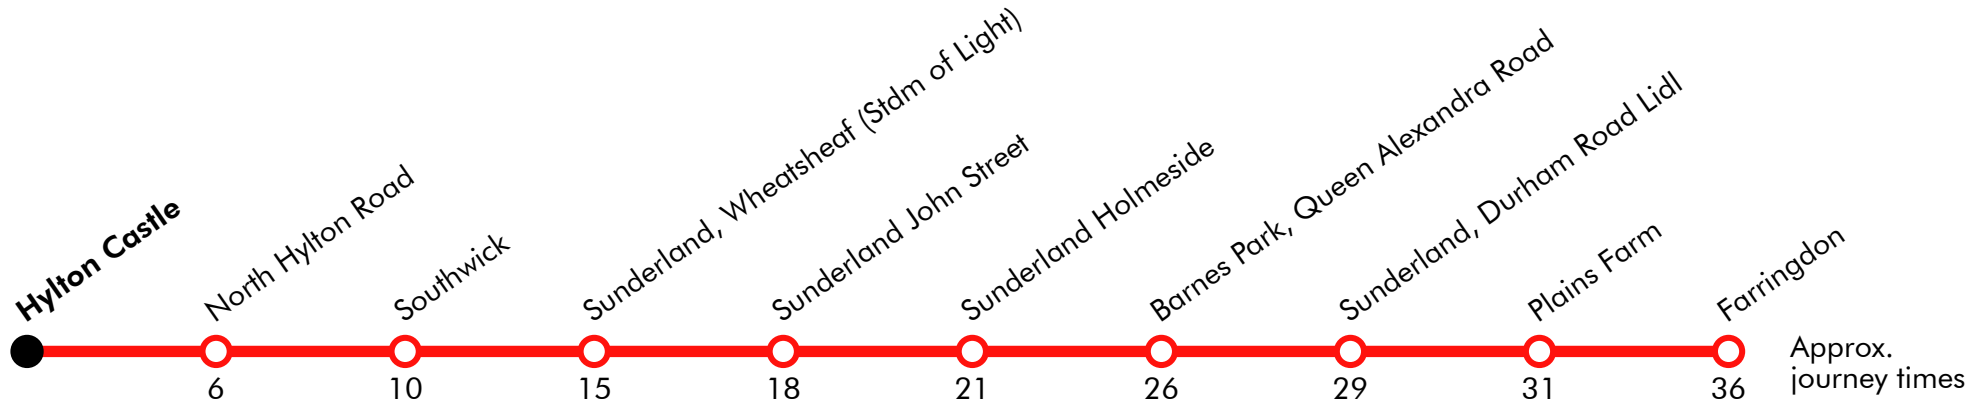

3 Hylton Castle - Southwick - Sunderland - Farringdon Stagecoach

Effective from: 26/12/2018

Boxing Day

Hylton Castle	0955	1025	1055		25	55		1655	1725	1755	1825
North Hylton Road	1001	1031	1101		31	01		1701	1731	1801	1831
Southwick	1005	1035	1105	Then at these mins. past the hour	35	05		1705	1735	1805	1835
Sunderland, Wheatshaeaf (Stdm of Light)	1010	1040	1110		40	10		1710	1740	1810	1840
Sunderland John Street	1013	1043	1113		43	13	until	1713	1743	1813	1843
Sunderland Holmeside	1016	1046	1116		46	16		1716	1746	1816
Barnes Park, Queen Alexandra Road	1021	1051	1121		51	21		1721	1751	1821
Sunderland, Durham Road Lidl	1024	1054	1124		54	24		1724	1754	1824
Plains Farm	1026	1056	1126		56	26		1726	1756	1826
Farringdon	1031	1101	1131		01	31		1731	1801	1831

Via: Kingsway Road, Ravenswood Road, Rotherfield Road, Redhill Road, Redcar Road, Maplewood Avenue, Elmwood Avenue, Faber Road, Beaumont Street, Southwick Road, Wheatsheaf, John Street, Holmeside, Burn Park Road, Durham Road, Queen Alexandra Road, Durham Road, Silksworth Road, Doxford Park Way, Mill Hill Road

4 Doxford Park - Barnes Park - Sunderland - Southwick - Downhill Stagecoach

Effective: 26/12/2018

Monday to Friday

Doxford Park Mill Hill	1006	1036	Then at these mins. past the hour	06 36	until	1606	1636	1706	1736	1806
East Herrington, Board Inn	1012	1042		12 42		1612	1642	1712	1742	1812
Sunderland Vine Place	1023	1053		23 53		1623	1653	1723	1753	1823
Sunderland Fawcett Street	0956	1026	1056		26 56		1626	1656	1726	1756	1826
Southwick	1004	1034	1104		34 04		1634	1704	1734	1804
Downhill Kingsway Road	1015	1045	1115	45 15	1645	1715	1745	1815		