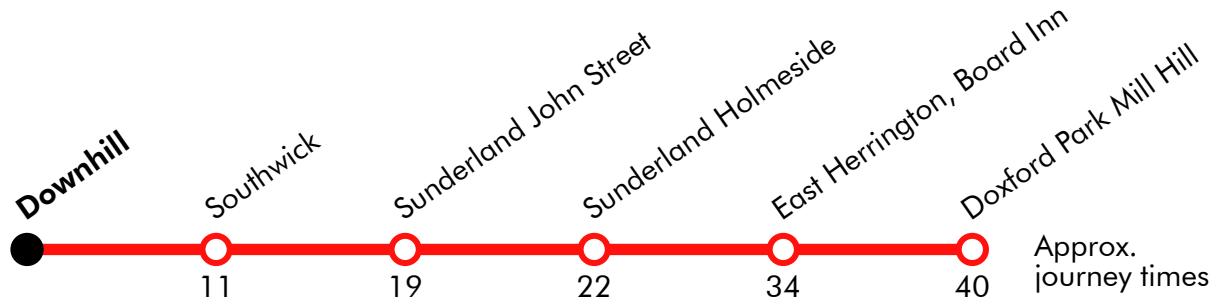

4 Downhill Southwick - Sunderland - Barnes Park - Doxford Park Stagecoach

Effective: 26/12/2018

Boxing Day

Downhill	....	0948	1018	1048	Then at these mins. past the hour	18	48	until	1648	1718	1748	1818
Southwick	....	0959	1029	1059		29	59		1659	1729	1759	1829
Sunderland John Street	0937	1007	1037	1107		37	07		1707	1737	1807	1837
Sunderland Holmeside	0940	1010	1040	1110		40	10		1710	1740	1810	....
East Herrington, Board Inn	0952	1022	1052	1122		52	22		1722	1752	1822	....
Doxford Park Mill Hill	0958	1028	1058	1128		58	28		1728	1758	1828	....

Via: Kingsway Road, Ravenswood Road, Rotherfield Road, Redhill Road, Redcar Road, Maplewood Avenue, Elmwood Avenue, Faber Road, Beaumont Street, Southwick Road, Wheatsheaf, John Street, Holmeside, Burn Park Road, Durham Road, Queen Alexandra Road, Durham Road, Silksworth Road, Doxford Park Way, Mill Hill Road