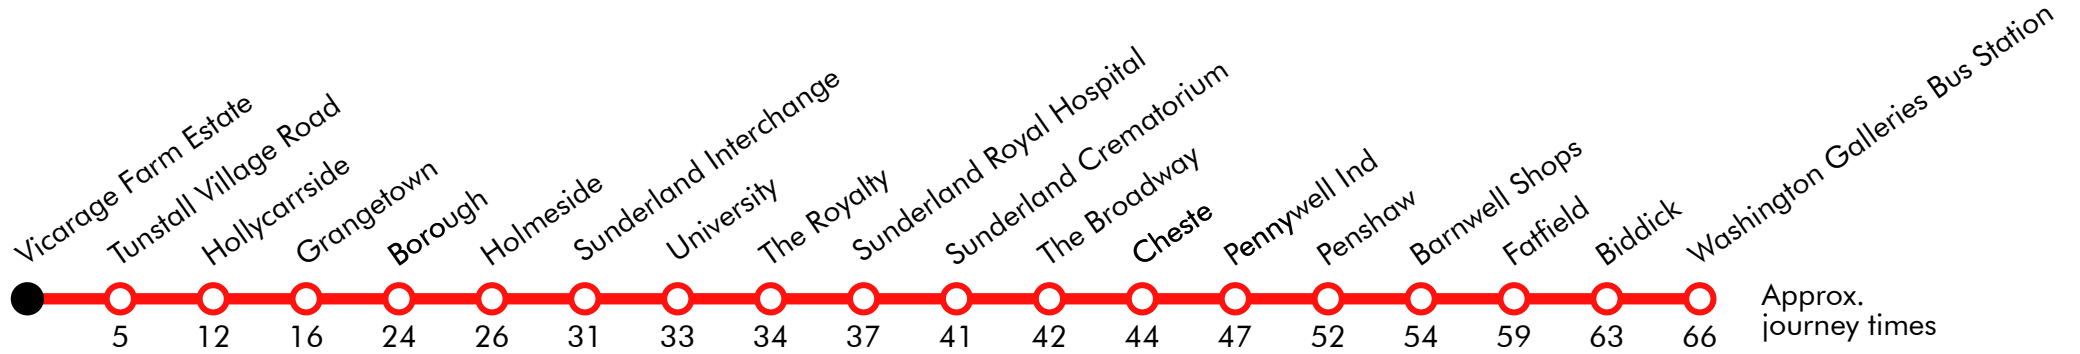

# Washington-Shiney Row -Sunderland - Vicarage Farm Estate

Effective date 26/12/2018

Go North East

Via: Galleries, Malvern Road, Sedling Road, Sycamore Avenue, Vigo Lane, Bone Mill Lane, Bonemill Lane, Station Road, Chester Road, Grindon Mill, The Broadway, Chester Road, Vine Place, Toward Road, Vilette Road, Ryhope Road, Toll Bar Road, Leechmere Way, Black Road, Ryhope Street, Tunstall Bank, Tunstall Village Grn, Tunstall Village Road, Silksworth Terrace, Silksworth Road, Church View