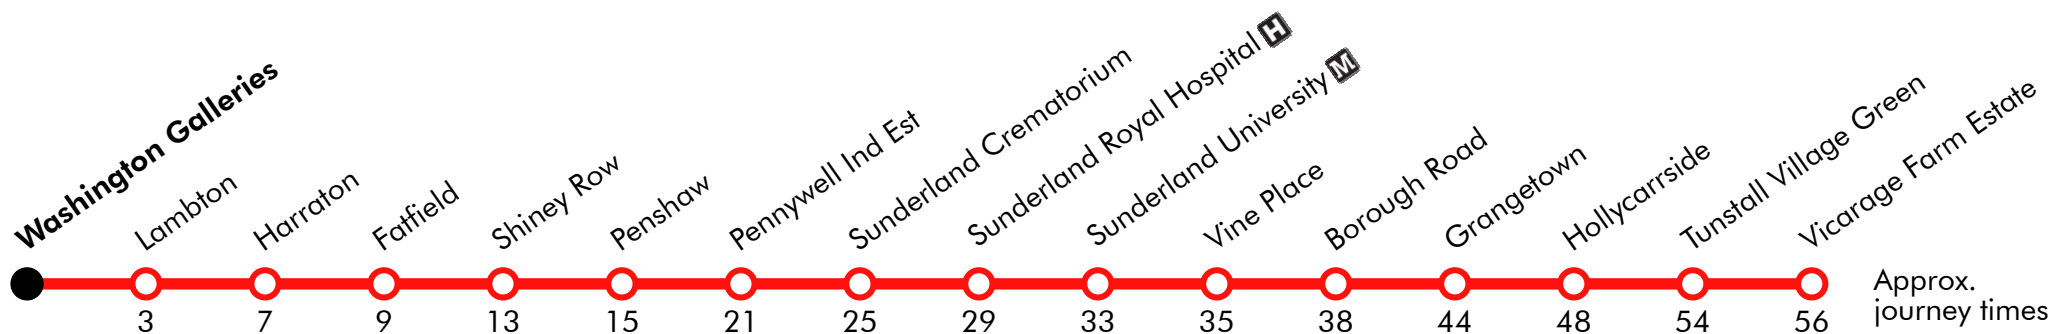

# Washington-Shiney Row -Sunderland - Vicarage Farm Estate

Effective date 26/12/2018

Go North East

Via: Galleries, Malvern Road, Sedling Road, Sycamore Avenue, Vigo Lane, Bone Mill Lane, Bonemill Lane, Station Road, Chester Road, Grindon Mill, The Broadway, Chester Road, Vine Place, Toward Road, Vilette Road, Ryhope Road, Toll Bar Road, Leechmere Way, Black Road, Ryhope Street, Tunstall Bank, Tunstall Village Grn, Tunstall Village Road, Silksworth Terrace, Silksworth Road, Church View

Via: Church View, Vicarage Road, Cumberland Road, Blind Lane, Silksworth Terrace, Tunstall Village Road, Tunstall Village Grn, Tunstall Bank, Ryhope Street, Blaxk Road, Rye View, Leechmere Way, Toll Bar Road, Ryhope Road, Vilette Road, Toward Road, Borough Road, Holmeside, Park Lane